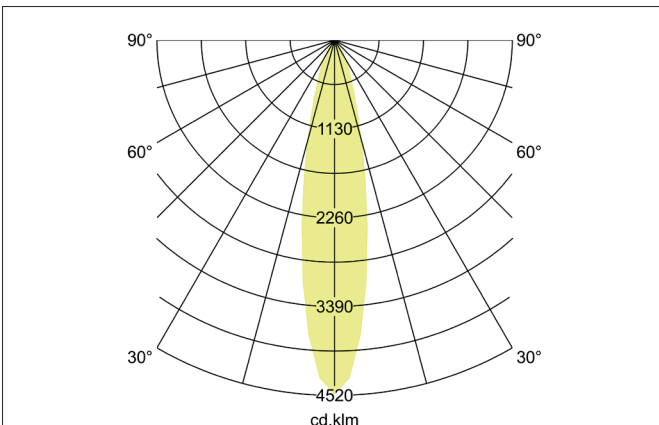

ARTEMIS MINI LED recessed spotlight, on/off switchable
 Article no. 88252183

Light.
 For Generations.

Tender

LED recessed spotlight, on/off switchable, Round. Ceiling cut-out Ø 138 mm, Installation depth 113 mm, Outer diameter 150 mm, Weight 0,900 kg, with rotationssymmetrical, deep, wide distributed light intensity. optimal light distribution due to a glass transparent cover. Luminous flux 3.719 lm, Power 1 x 27 W, Light colour warm white, Correlated color temprature (CCT) 3.000 K, Colour rendering index CRI > 90, Housing material: Aluminium, Colour: Black structure, Permissible ambient temperature (ta): -20 °C - +25 °C, Protection class (EN 61140): II, Degree of protection (DIN EN 60529): IP20, .With electronic driver, on/off switchable.

Article data	
Article no.	88252183
GTIN	4251433974802
Series name	ARTEMIS MINI
Short description	LED recessed spotlight, on/off switchable
Material	Aluminium
Colour	Black
Type of surface	Structure
Shape	Round
Outer diameter	150 mm
Built-in diameter	138 mm
Installation depth	113 mm
Weight	0.900 kg

ARTEMIS MINI LED recessed spotlight, on/off switchable

Article no. 88252183

Light.
For Generations.

Lighting technology	
Colour temperature	3.000 K
Light colour	White
Light output	Direct
Luminous flux	3,719 lm
System efficiency	138 lm/W
Colour rendering	CRI > 90
Reflector	High-gloss
Beam angle	20°
Light sharing	Symmetric