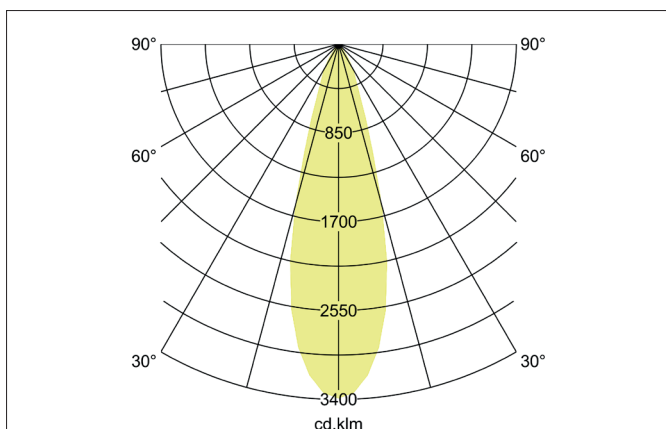

ARTEMIS MAXI LED recessed spotlight, on/off switchable

Article no. 88273164

Light.
For Generations.

Tender

LED recessed spotlight, on/off switchable, Round. Ceiling cut-out Ø 170 mm, Installation depth 136 mm, Outer diameter 182 mm, Weight 1,300 kg, with rotationssymmetrical, deep, wide distributed light intensity. optimal light distribution due to a glass transparent cover. Luminous flux 5.259 lm, Power 1 x 41,5 W, Light colour neutral white, Correlated color temperature (CCT) 4.000 K, Colour rendering index CRI > 90, Housing material: Aluminium, Colour: Silver structure, Permissible ambient temperature (ta): -20 °C - +25 °C, Protection class (EN 61140): II, Degree of protection (DIN EN 60529): IP20, .With electronic driver, on/off switchable.

Article data	
Article no.	88273164
GTIN	4251433973225
Series name	ARTEMIS MAXI
Short description	LED recessed spotlight, on/off switchable
Material	Aluminium
Colour	Silver
Type of surface	Structure
Shape	Round
Outer diameter	182 mm
Built-in diameter	170 mm
Installation depth	136 mm
Weight	1.300 kg