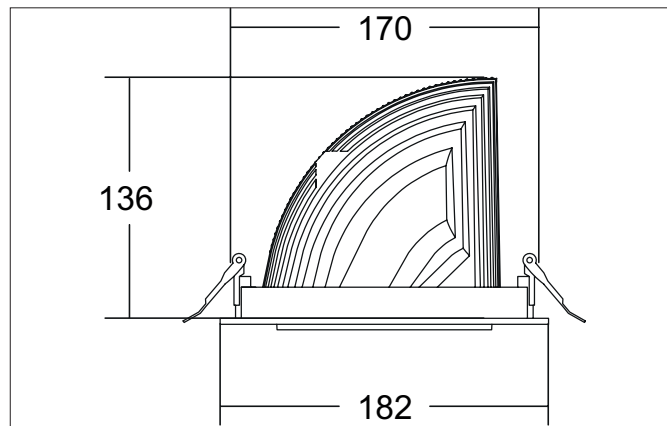

ARTEMIS MAXI LED recessed spotlight, on/off switchable

Article no. 88273164

Light.
For Generations.

Tender

LED recessed spotlight, on/off switchable, Round. Ceiling cut-out Ø 170 mm, Installation depth 136 mm, Outer diameter 182 mm, Weight 1,300 kg, with rotationssymmetrical, deep, wide distributed light intensity. optimal light distribution due to a glass transparent cover. Luminous flux 5.259 lm, Power 1 x 41,5 W, Light colour neutral white, Correlated color temperature (CCT) 4.000 K, Colour rendering index CRI > 90, Housing material: Aluminium, Colour: Silver structure, Permissible ambient temperature (ta): -20 °C - +25 °C, Protection class (EN 61140): II, Degree of protection (DIN EN 60529): IP20, .With electronic driver, on/off switchable.

Article data	
Article no.	88273164
GTIN	4251433973225
Series name	ARTEMIS MAXI
Short description	LED recessed spotlight, on/off switchable
Material	Aluminium
Colour	Silver
Type of surface	Structure
Shape	Round
Outer diameter	182 mm
Built-in diameter	170 mm
Installation depth	136 mm
Weight	1.300 kg

Packing data	
Gross weight	1.37 kg
Length of packaging	182 mm
Packaging width	182 mm
Packaging height	136 mm
Disposal at end of life	This product must not be disposed of with household waste. You are obliged, to dispose of such electrical waste separately. By disposing of electrical waste and other old or defective electronics separately, you support recycling or other forms of re-use. In that way you help to take care and to avoid that harmful substances get into the environment.