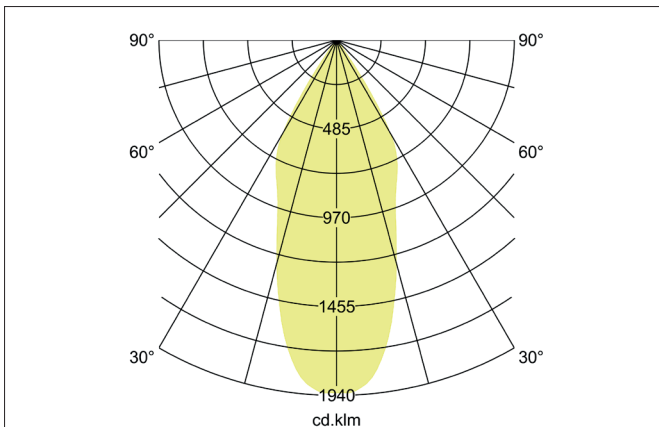

**ARTEMIS MAXI LED recessed spotlight, on/off switchable**

Article no. 88274164

Light.  
For Generations.**Tender**

LED recessed spotlight, on/off switchable, Round. Ceiling cut-out Ø 170 mm, Installation depth 136 mm, Outer diameter 182 mm, Weight 1,300 kg, with rotationssymmetrical, deep, wide distributed light intensity. optimal light distribution due to a glass transparent cover. Luminous flux 5.180 lm, Power 1 x 41,5 W, Light colour neutral white, Correlated color temperature (CCT) 4.000 K, Colour rendering index CRI > 90, Housing material: Aluminium, Colour: Silver structure, Permissible ambient temperature (ta): -20 °C - +25 °C, Protection class (EN 61140): II, Degree of protection (DIN EN 60529): IP20, .With electronic driver, on/off switchable.

Article data	
Article no.	88274164
GTIN	4251433973232
Series name	ARTEMIS MAXI
Short description	LED recessed spotlight, on/off switchable
Material	Aluminium
Colour	Silver
Type of surface	Structure
Shape	Round
Outer diameter	182 mm
Built-in diameter	170 mm
Installation depth	136 mm
Weight	1.300 kg