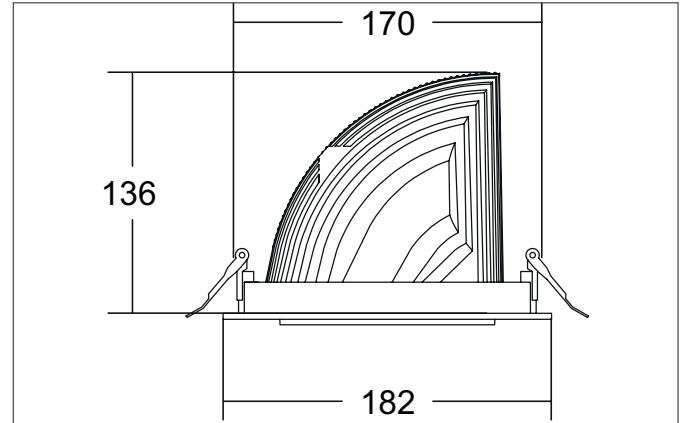

**ARTEMIS MAXI LED recessed spotlight, on/off switchable**

Article no. 88274164

Light.  
For Generations.**Tender**

LED recessed spotlight, on/off switchable, Round. Ceiling cut-out Ø 170 mm, Installation depth 136 mm, Outer diameter 182 mm, Weight 1,300 kg, with rotationssymmetrical, deep, wide distributed light intensity. optimal light distribution due to a glass transparent cover. Luminous flux 5.180 lm, Power 1 x 41,5 W, Light colour neutral white, Correlated color temperature (CCT) 4.000 K, Colour rendering index CRI > 90, Housing material: Aluminium, Colour: Silver structure, Permissible ambient temperature (ta): -20 °C - +25 °C, Protection class (EN 61140): II, Degree of protection (DIN EN 60529): IP20, .With electronic driver, on/off switchable.

Article data	
Article no.	88274164
GTIN	4251433973232
Series name	ARTEMIS MAXI
Short description	LED recessed spotlight, on/off switchable
Material	Aluminium
Colour	Silver
Type of surface	Structure
Shape	Round
Outer diameter	182 mm
Built-in diameter	170 mm
Installation depth	136 mm
Weight	1.300 kg

Packing data	
Gross weight	1.37 kg
Length of packaging	182 mm
Packaging width	182 mm
Packaging height	136 mm
Disposal at end of life	This product must not be disposed of with household waste. You are obliged, to dispose of such electrical waste separately. By disposing of electrical waste and other old or defective electronics separately, you support recycling or other forms of re-use. In that way you help to take care and to avoid that harmful substances get into the environment.