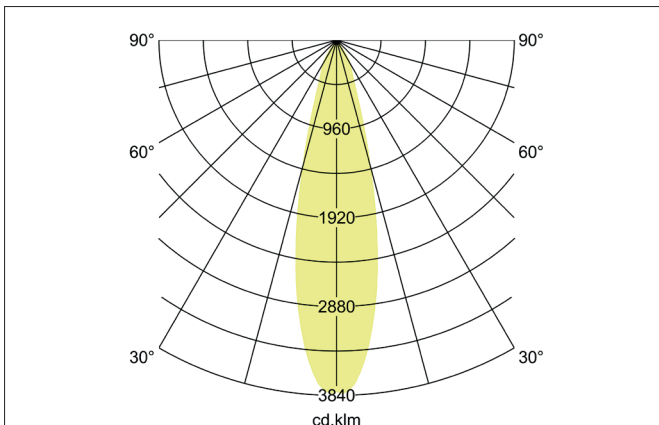

**ARTEMIS MIDI LED recessed spotlight, on/off switchable**

Article no. 88262165

Light.  
For Generations.**Tender**

LED recessed spotlight, on/off switchable, Round. Ceiling cut-out Ø 152 mm, Installation depth 128 mm, Outer diameter 164 mm, Weight 1,000 kg, with rotationssymmetrical, deep, wide distributed light intensity. optimal light distribution due to a glass transparent cover. Luminous flux 3.815 lm, Power 1 x 31,5 W, Light colour neutral white, Correlated color temperature (CCT) 3.500 K, Colour rendering index CRI > 90, Housing material: Aluminium, Colour: Silver structure, Permissible ambient temperature (ta): -20 °C - +25 °C, Protection class (EN 61140): II, Degree of protection (DIN EN 60529): IP20, .With electronic driver, on/off switchable.

Article data	
Article no.	88262165
GTIN	4251433972693
Series name	ARTEMIS MIDI
Short description	LED recessed spotlight, on/off switchable
Material	Aluminium
Colour	Silver
Type of surface	Structure
Shape	Round
Outer diameter	164 mm
Built-in diameter	152 mm
Installation depth	128 mm
Weight	1.000 kg