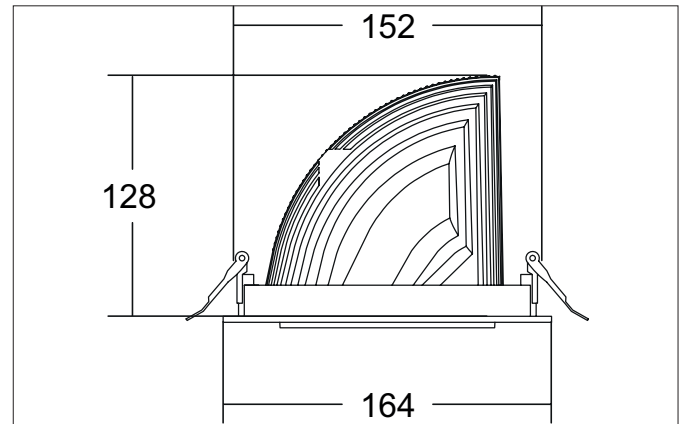

**ARTEMIS MIDI LED recessed spotlight, on/off switchable**

Article no. 88262165

Light.  
For Generations.**Tender**

LED recessed spotlight, on/off switchable, Round. Ceiling cut-out Ø 152 mm, Installation depth 128 mm, Outer diameter 164 mm, Weight 1,000 kg, with rotationssymmetrical, deep, wide distributed light intensity. optimal light distribution due to a glass transparent cover. Luminous flux 3.815 lm, Power 1 x 31,5 W, Light colour neutral white, Correlated color temperature (CCT) 3.500 K, Colour rendering index CRI > 90, Housing material: Aluminium, Colour: Silver structure, Permissible ambient temperature (ta): -20 °C - +25 °C, Protection class (EN 61140): II, Degree of protection (DIN EN 60529): IP20, .With electronic driver, on/off switchable.

Article data	
Article no.	88262165
GTIN	4251433972693
Series name	ARTEMIS MIDI
Short description	LED recessed spotlight, on/off switchable
Material	Aluminium
Colour	Silver
Type of surface	Structure
Shape	Round
Outer diameter	164 mm
Built-in diameter	152 mm
Installation depth	128 mm
Weight	1.000 kg

Packing data	
Gross weight	1.06 kg
Length of packaging	164 mm
Packaging width	164 mm
Packaging height	128 mm
Disposal at end of life	This product must not be disposed of with household waste. You are obliged, to dispose of such electrical waste separately. By disposing of electrical waste and other old or defective electronics separately, you support recycling or other forms of re-use. In that way you help to take care and to avoid that harmful substances get into the environment.