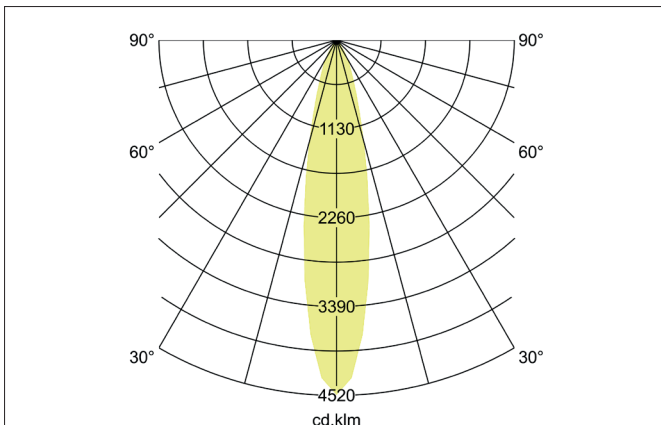

ARTEMIS MINI LED recessed spotlight, on/off switchable
Article no. 88252165

Light.
For Generations.

Tender

LED recessed spotlight, on/off switchable, Round. Ceiling cut-out Ø 138 mm, Installation depth 113 mm, Outer diameter 150 mm, Weight 0,900 kg, with rotationssymmetrical, deep, wide distributed light intensity. optimal light distribution due to a glass transparent cover. Luminous flux 3.681 lm, Power 1 x 27 W, Light colour neutral white, Correlated color temperature (CCT) 3.500 K, Colour rendering index CRI > 90, Housing material: Aluminium, Colour: Silver structure, Permissible ambient temperature (ta): -20 °C - +25 °C, Protection class (EN 61140): II, Degree of protection (DIN EN 60529): IP20, .With electronic driver, on/off switchable.

Article data	
Article no.	88252165
GTIN	4251433972907
Series name	ARTEMIS MINI
Short description	LED recessed spotlight, on/off switchable
Material	Aluminium
Colour	Silver
Type of surface	Structure
Shape	Round
Outer diameter	150 mm
Built-in diameter	138 mm
Installation depth	113 mm
Weight	0.900 kg