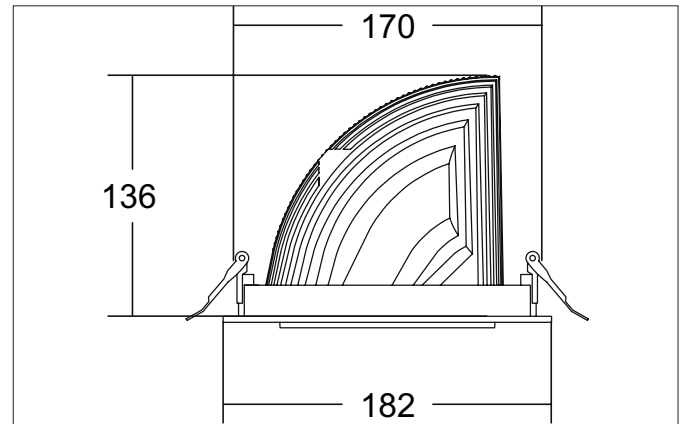

ARTEMIS MAXI LED recessed spotlight, on/off switchable

Article no. 88274174

Light.
For Generations.**Tender**

LED recessed spotlight, on/off switchable, Round. Ceiling cut-out Ø 170 mm, Installation depth 136 mm, Outer diameter 182 mm, Weight 1,300 kg, with rotationssymmetrical, deep, wide distributed light intensity. optimal light distribution due to a glass transparent cover. Luminous flux 5.180 lm, Power 1 x 41,5 W, Light colour neutral white, Correlated color temperature (CCT) 4.000 K, Colour rendering index CRI > 90, Housing material: Aluminium, Colour: White structure, Permissible ambient temperature (ta): -20 °C - +25 °C, Protection class (EN 61140): II, Degree of protection (DIN EN 60529): IP20, .With electronic driver, on/off switchable.

Article data	
Article no.	88274174
GTIN	4251433974406
Series name	ARTEMIS MAXI
Short description	LED recessed spotlight, on/off switchable
Material	Aluminium
Colour	White
Type of surface	Structure
Shape	Round
Outer diameter	182 mm
Built-in diameter	170 mm
Installation depth	136 mm
Weight	1.300 kg

Packing data	
Gross weight	1.37 kg
Length of packaging	182 mm
Packaging width	182 mm
Packaging height	136 mm
Disposal at end of life	This product must not be disposed of with household waste. You are obliged, to dispose of such electrical waste separately. By disposing of electrical waste and other old or defective electronics separately, you support recycling or other forms of re-use. In that way you help to take care and to avoid that harmful substances get into the environment.