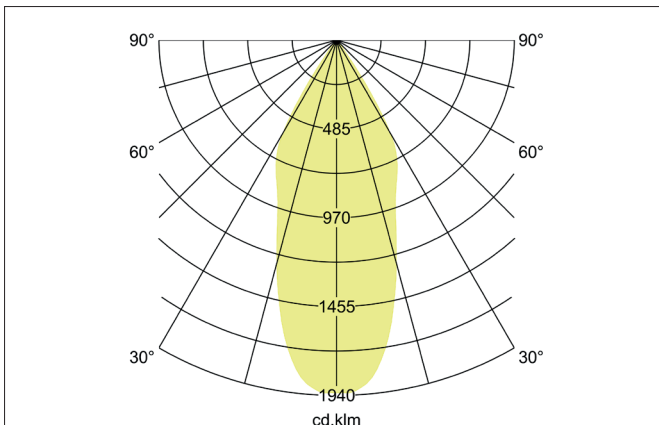

ARTEMIS MAXI LED recessed spotlight, on/off switchable

Article no. 88274174

Light.
For Generations.**Tender**

LED recessed spotlight, on/off switchable, Round. Ceiling cut-out Ø 170 mm, Installation depth 136 mm, Outer diameter 182 mm, Weight 1,300 kg, with rotationssymmetrical, deep, wide distributed light intensity. optimal light distribution due to a glass transparent cover. Luminous flux 5.180 lm, Power 1 x 41,5 W, Light colour neutral white, Correlated color temperature (CCT) 4.000 K, Colour rendering index CRI > 90, Housing material: Aluminium, Colour: White structure, Permissible ambient temperature (ta): -20 °C - +25 °C, Protection class (EN 61140): II, Degree of protection (DIN EN 60529): IP20, .With electronic driver, on/off switchable.

Article data	
Article no.	88274174
GTIN	4251433974406
Series name	ARTEMIS MAXI
Short description	LED recessed spotlight, on/off switchable
Material	Aluminium
Colour	White
Type of surface	Structure
Shape	Round
Outer diameter	182 mm
Built-in diameter	170 mm
Installation depth	136 mm
Weight	1.300 kg