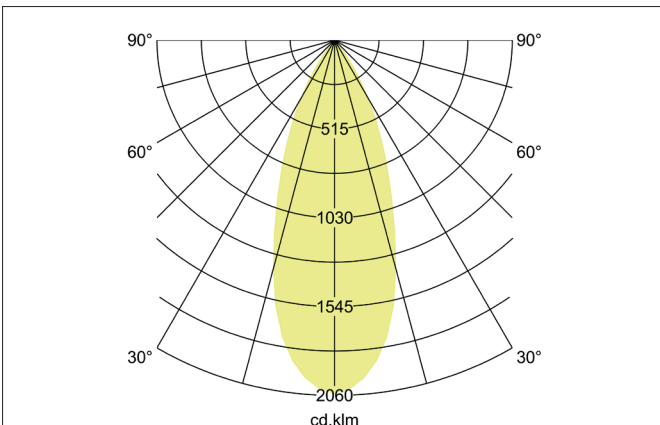

**ARTEMIS MINI LED recessed spotlight, on/off switchable**  
 Article no. 88254173

Light.  
 For Generations.

**Tender**

LED recessed spotlight, on/off switchable, Round. Ceiling cut-out Ø 138 mm, Installation depth 113 mm, Outer diameter 150 mm, Weight 0,900 kg, with rotationssymmetrical, deep, wide distributed light intensity. optimal light distribution due to a glass transparent cover. Luminous flux 3.719 lm, Power 1 x 27 W, Light colour warm white, Correlated color temprature (CCT) 3.000 K, Colour rendering index CRI > 90, Housing material: Aluminium, Colour: White structure, Permissible ambient temperature (ta): -20 °C - +25 °C, Protection class (EN 61140): II, Degree of protection (DIN EN 60529): IP20, .With electronic driver, on/off switchable.

Article data	
Article no.	88254173
GTIN	4251433973447
Series name	ARTEMIS MINI
Short description	LED recessed spotlight, on/off switchable
Material	Aluminium
Colour	White
Type of surface	Structure
Shape	Round
Outer diameter	150 mm
Built-in diameter	138 mm
Installation depth	113 mm
Weight	0.900 kg