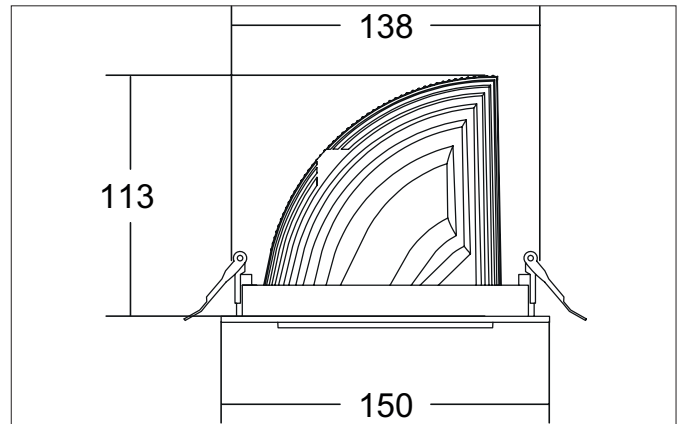

**ARTEMIS MINI LED recessed spotlight, on/off switchable**  
 Article no. 88254173

Light.  
 For Generations.

**Tender**

LED recessed spotlight, on/off switchable, Round. Ceiling cut-out Ø 138 mm, Installation depth 113 mm, Outer diameter 150 mm, Weight 0,900 kg, with rotationssymmetrical, deep, wide distributed light intensity. optimal light distribution due to a glass transparent cover. Luminous flux 3.719 lm, Power 1 x 27 W, Light colour warm white, Correlated color temprature (CCT) 3.000 K, Colour rendering index CRI > 90, Housing material: Aluminium, Colour: White structure, Permissible ambient temperature (ta): -20 °C - +25 °C, Protection class (EN 61140): II, Degree of protection (DIN EN 60529): IP20, .With electronic driver, on/off switchable.

Article data	
Article no.	88254173
GTIN	4251433973447
Series name	ARTEMIS MINI
Short description	LED recessed spotlight, on/off switchable
Material	Aluminium
Colour	White
Type of surface	Structure
Shape	Round
Outer diameter	150 mm
Built-in diameter	138 mm
Installation depth	113 mm
Weight	0.900 kg

**ARTEMIS MINI LED recessed spotlight, on/off switchable**

Article no. 88254173

Light.  
For Generations.

Lighting technology	
Colour temperature	3.000 K
Light colour	White
Light output	Direct
Luminous flux	3,719 lm
System efficiency	138 lm/W
Colour rendering	CRI > 90
Reflector	High-gloss
Beam angle	40°
Light sharing	Symmetric

Packing data	
Gross weight	0.95 kg
Length of packaging	150 mm
Packaging width	150 mm
Packaging height	113 mm
Disposal at end of life	This product must not be disposed of with household waste. You are obliged, to dispose of such electrical waste separately. By disposing of electrical waste and other old or defective electronics separately, you support recycling or other forms of re-use. In that way you help to take care and to avoid that harmful substances get into the environment.