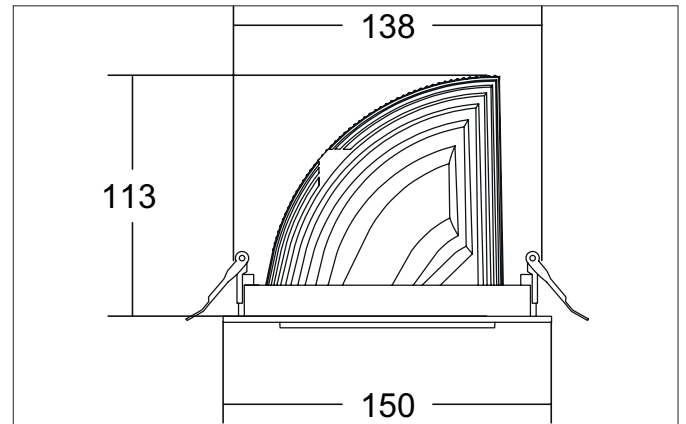

ARTEMIS MINI LED recessed spotlight, on/off switchable

Article no. 88253174

Light.
For Generations.**Tender**

LED recessed spotlight, on/off switchable, Round. Ceiling cut-out Ø 138 mm, Installation depth 113 mm, Outer diameter 150 mm, Weight 0,900 kg, with rotationssymmetrical, deep, wide distributed light intensity. optimal light distribution due to a glass transparent cover. Luminous flux 3.690 lm, Power 1 x 27 W, Light colour neutral white, Correlated color temperature (CCT) 4.000 K, Colour rendering index CRI > 90, Housing material: Aluminium, Colour: White structure, Permissible ambient temperature (ta): -20 °C - +25 °C, Protection class (EN 61140): II, Degree of protection (DIN EN 60529): IP20, .With electronic driver, on/off switchable.

Article data	
Article no.	88253174
GTIN	4251433974437
Series name	ARTEMIS MINI
Short description	LED recessed spotlight, on/off switchable
Material	Aluminium
Colour	White
Type of surface	Structure
Shape	Round
Outer diameter	150 mm
Built-in diameter	138 mm
Installation depth	113 mm
Weight	0.900 kg

ARTEMIS MINI LED recessed spotlight, on/off switchable

Article no. 88253174

Light.
For Generations.

Lighting technology	
Colour temperature	4.000 K
Light colour	White
Light output	Direct
Luminous flux	3,690 lm
System efficiency	137 lm/W
Colour rendering	CRI > 90
Reflector	High-gloss
Beam angle	30°
Light sharing	Symmetric

Packing data	
Gross weight	0.95 kg
Length of packaging	150 mm
Packaging width	150 mm
Packaging height	113 mm
Disposal at end of life	This product must not be disposed of with household waste. You are obliged, to dispose of such electrical waste separately. By disposing of electrical waste and other old or defective electronics separately, you support recycling or other forms of re-use. In that way you help to take care and to avoid that harmful substances get into the environment.