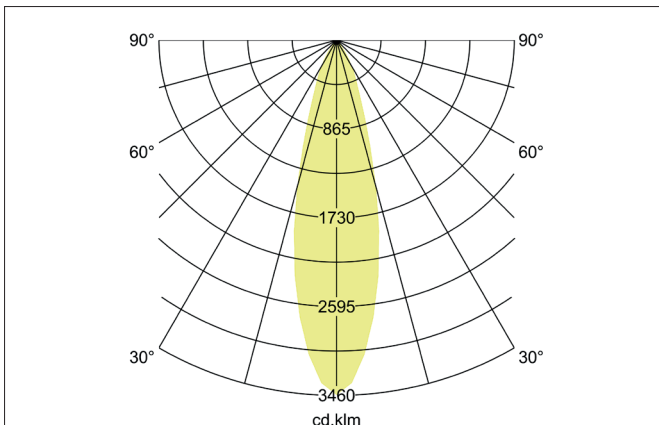

ARTEMIS MINI LED recessed spotlight, on/off switchable

Article no. 88253174

Light.
For Generations.**Tender**

LED recessed spotlight, on/off switchable, Round. Ceiling cut-out Ø 138 mm, Installation depth 113 mm, Outer diameter 150 mm, Weight 0,900 kg, with rotationssymmetrical, deep, wide distributed light intensity. optimal light distribution due to a glass transparent cover. Luminous flux 3.690 lm, Power 1 x 27 W, Light colour neutral white, Correlated color temperature (CCT) 4.000 K, Colour rendering index CRI > 90, Housing material: Aluminium, Colour: White structure, Permissible ambient temperature (ta): -20 °C - +25 °C, Protection class (EN 61140): II, Degree of protection (DIN EN 60529): IP20, .With electronic driver, on/off switchable.

Article data	
Article no.	88253174
GTIN	4251433974437
Series name	ARTEMIS MINI
Short description	LED recessed spotlight, on/off switchable
Material	Aluminium
Colour	White
Type of surface	Structure
Shape	Round
Outer diameter	150 mm
Built-in diameter	138 mm
Installation depth	113 mm
Weight	0.900 kg