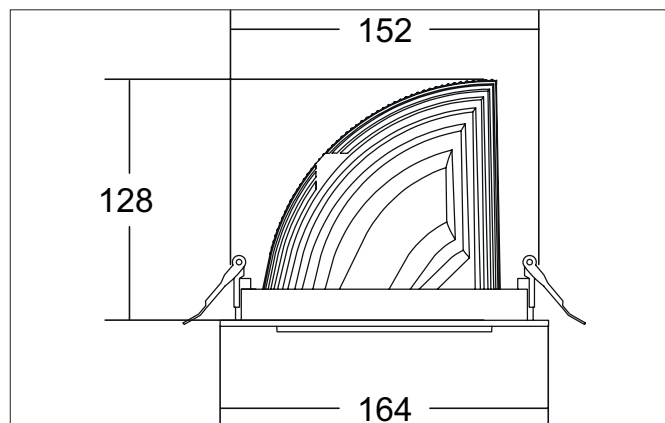

ARTEMIS MIDI LED recessed spotlight, on/off switchable

Article no. 88263173

Light.
For Generations.**Tender**

LED recessed spotlight, on/off switchable, Round. Ceiling cut-out Ø 152 mm, Installation depth 128 mm, Outer diameter 164 mm, Weight 1,000 kg, with rotationssymmetrical, deep, wide distributed light intensity. optimal light distribution due to a glass transparent cover. Luminous flux 3.960 lm, Power 1 x 31,5 W, Light colour warm white, Correlated color temperature (CCT) 3.000 K, Colour rendering index CRI > 90, Housing material: Aluminium, Colour: White structure, Permissible ambient temperature (ta): -20 °C - +25 °C, Protection class (EN 61140): II, Degree of protection (DIN EN 60529): IP20, .With electronic driver, on/off switchable.

Article data	
Article no.	88263173
GTIN	4251433973461
Series name	ARTEMIS MIDI
Short description	LED recessed spotlight, on/off switchable
Material	Aluminium
Colour	White
Type of surface	Structure
Shape	Round
Outer diameter	164 mm
Built-in diameter	152 mm
Installation depth	128 mm
Weight	1.000 kg

Packing data	
Gross weight	1.06 kg
Length of packaging	164 mm
Packaging width	164 mm
Packaging height	128 mm
Disposal at end of life	This product must not be disposed of with household waste. You are obliged, to dispose of such electrical waste separately. By disposing of electrical waste and other old or defective electronics separately, you support recycling or other forms of re-use. In that way you help to take care and to avoid that harmful substances get into the environment.