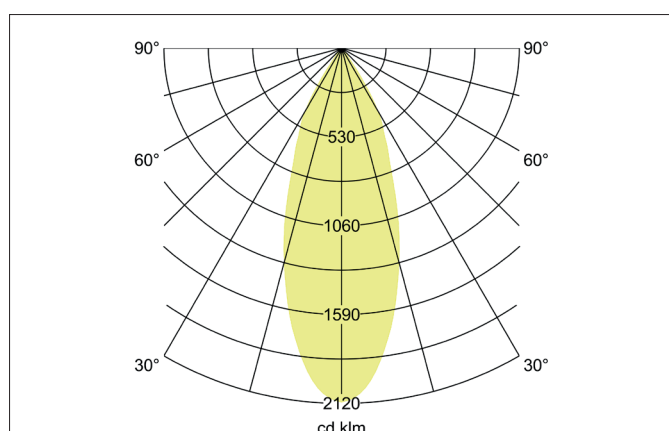

ARTEMIS MIDI LED recessed spotlight, on/off switchable

Article no. 88263173

Light.
For Generations.**Tender**

LED recessed spotlight, on/off switchable, Round. Ceiling cut-out Ø 152 mm, Installation depth 128 mm, Outer diameter 164 mm, Weight 1,000 kg, with rotationssymmetrical, deep, wide distributed light intensity. optimal light distribution due to a glass transparent cover. Luminous flux 3.960 lm, Power 1 x 31,5 W, Light colour warm white, Correlated color temperature (CCT) 3.000 K, Colour rendering index CRI > 90, Housing material: Aluminium, Colour: White structure, Permissible ambient temperature (ta): -20 °C - +25 °C, Protection class (EN 61140): II, Degree of protection (DIN EN 60529): IP20, .With electronic driver, on/off switchable.

Article data	
Article no.	88263173
GTIN	4251433973461
Series name	ARTEMIS MIDI
Short description	LED recessed spotlight, on/off switchable
Material	Aluminium
Colour	White
Type of surface	Structure
Shape	Round
Outer diameter	164 mm
Built-in diameter	152 mm
Installation depth	128 mm
Weight	1.000 kg