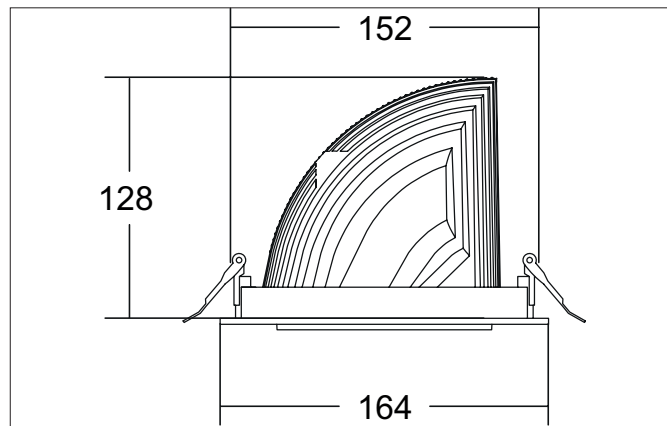

**ARTEMIS MIDI LED recessed spotlight, on/off switchable**

Article no. 88262174

Light.  
For Generations.

**Tender**

LED recessed spotlight, on/off switchable, Round. Ceiling cut-out Ø 152 mm, Installation depth 128 mm, Outer diameter 164 mm, Weight 1,000 kg, with rotationssymmetrical, deep, wide distributed light intensity. optimal light distribution due to a glass transparent cover. Luminous flux 3.851 lm, Power 1 x 31,5 W, Light colour neutral white, Correlated color temperature (CCT) 4.000 K, Colour rendering index CRI > 90, Housing material: Aluminium, Colour: White structure, Permissible ambient temperature (ta): -20 °C - +25 °C, Protection class (EN 61140): II, Degree of protection (DIN EN 60529): IP20, .With electronic driver, on/off switchable.

Article data	
Article no.	88262174
GTIN	4251433974239
Series name	ARTEMIS MIDI
Short description	LED recessed spotlight, on/off switchable
Material	Aluminium
Colour	White
Type of surface	Structure
Shape	Round
Outer diameter	164 mm
Built-in diameter	152 mm
Installation depth	128 mm
Weight	1.000 kg

Packing data	
Gross weight	1.06 kg
Length of packaging	164 mm
Packaging width	164 mm
Packaging height	128 mm
Disposal at end of life	This product must not be disposed of with household waste. You are obliged, to dispose of such electrical waste separately. By disposing of electrical waste and other old or defective electronics separately, you support recycling or other forms of re-use. In that way you help to take care and to avoid that harmful substances get into the environment.