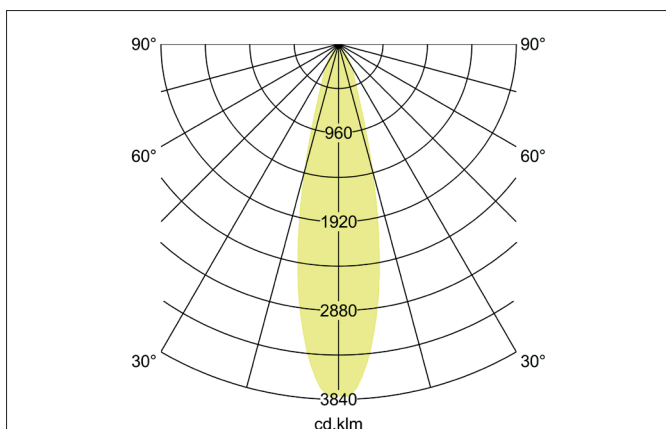

**ARTEMIS MIDI LED recessed spotlight, on/off switchable**

Article no. 88262174

Light.  
For Generations.

**Tender**

LED recessed spotlight, on/off switchable, Round. Ceiling cut-out Ø 152 mm, Installation depth 128 mm, Outer diameter 164 mm, Weight 1,000 kg, with rotationssymmetrical, deep, wide distributed light intensity. optimal light distribution due to a glass transparent cover. Luminous flux 3.851 lm, Power 1 x 31,5 W, Light colour neutral white, Correlated color temperature (CCT) 4.000 K, Colour rendering index CRI > 90, Housing material: Aluminium, Colour: White structure, Permissible ambient temperature (ta): -20 °C - +25 °C, Protection class (EN 61140): II, Degree of protection (DIN EN 60529): IP20, .With electronic driver, on/off switchable.

Article data	
Article no.	88262174
GTIN	4251433974239
Series name	ARTEMIS MIDI
Short description	LED recessed spotlight, on/off switchable
Material	Aluminium
Colour	White
Type of surface	Structure
Shape	Round
Outer diameter	164 mm
Built-in diameter	152 mm
Installation depth	128 mm
Weight	1.000 kg