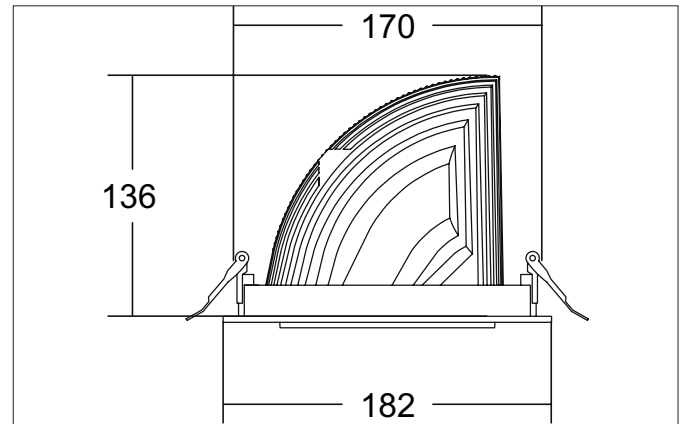

ARTEMIS MAXI LED recessed spotlight, on/off switchable

Article no. 88271183

Light.
For Generations.**Tender**

LED recessed spotlight, on/off switchable, Round. Ceiling cut-out Ø 170 mm, Installation depth 136 mm, Outer diameter 182 mm, Weight 1,300 kg, with rotationssymmetrical, deep, wide distributed light intensity. optimal light distribution due to a glass transparent cover. Luminous flux 5.174 lm, Power 1 x 41,5 W, Light colour warm white, Correlated color temperature (CCT) 3.000 K, Colour rendering index CRI > 90, Housing material: Aluminium, Colour: Black structure, Permissible ambient temperature (ta): -20 °C - +25 °C, Protection class (EN 61140): II, Degree of protection (DIN EN 60529): IP20, .With electronic driver, on/off switchable.

Article data	
Article no.	88271183
GTIN	4251433974727
Series name	ARTEMIS MAXI
Short description	LED recessed spotlight, on/off switchable
Material	Aluminium
Colour	Black
Type of surface	Structure
Shape	Round
Outer diameter	182 mm
Built-in diameter	170 mm
Installation depth	136 mm
Weight	1.300 kg

Packing data	
Gross weight	1.37 kg
Length of packaging	182 mm
Packaging width	182 mm
Packaging height	136 mm
Disposal at end of life	This product must not be disposed of with household waste. You are obliged, to dispose of such electrical waste separately. By disposing of electrical waste and other old or defective electronics separately, you support recycling or other forms of re-use. In that way you help to take care and to avoid that harmful substances get into the environment.