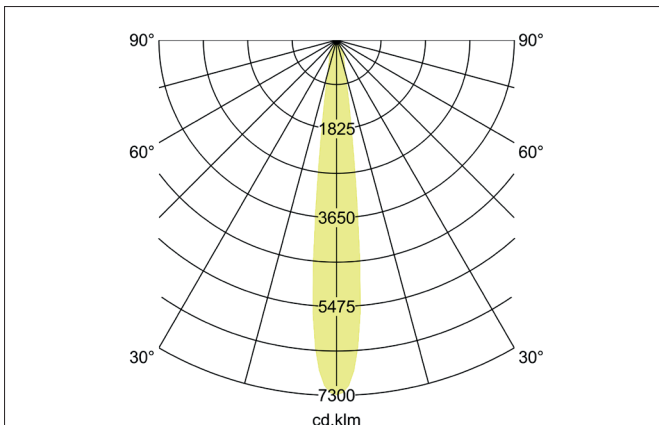

ARTEMIS MAXI LED recessed spotlight, on/off switchable

Article no. 88271183

Light.
For Generations.**Tender**

LED recessed spotlight, on/off switchable, Round. Ceiling cut-out Ø 170 mm, Installation depth 136 mm, Outer diameter 182 mm, Weight 1,300 kg, with rotationssymmetrical, deep, wide distributed light intensity. optimal light distribution due to a glass transparent cover. Luminous flux 5.174 lm, Power 1 x 41,5 W, Light colour warm white, Correlated color temperature (CCT) 3.000 K, Colour rendering index CRI > 90, Housing material: Aluminium, Colour: Black structure, Permissible ambient temperature (ta): -20 °C - +25 °C, Protection class (EN 61140): II, Degree of protection (DIN EN 60529): IP20, .With electronic driver, on/off switchable.

Article data	
Article no.	88271183
GTIN	4251433974727
Series name	ARTEMIS MAXI
Short description	LED recessed spotlight, on/off switchable
Material	Aluminium
Colour	Black
Type of surface	Structure
Shape	Round
Outer diameter	182 mm
Built-in diameter	170 mm
Installation depth	136 mm
Weight	1.300 kg