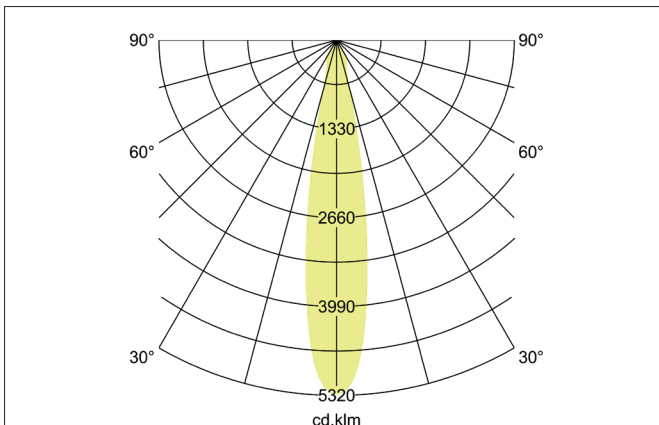

**ARTEMIS MAXI LED recessed spotlight, on/off switchable**

Article no. 88272174

Light.  
For Generations.**Tender**

LED recessed spotlight, on/off switchable, Round. Ceiling cut-out Ø 170 mm, Installation depth 136 mm, Outer diameter 182 mm, Weight 1,300 kg, with rotationssymmetrical, deep, wide distributed light intensity. optimal light distribution due to a glass transparent cover. Luminous flux 5.199 lm, Power 1 x 41,5 W, Light colour neutral white, Correlated color temperature (CCT) 4.000 K, Colour rendering index CRI > 90, Housing material: Aluminium, Colour: White structure, Permissible ambient temperature (ta): -20 °C - +25 °C, Protection class (EN 61140): II, Degree of protection (DIN EN 60529): IP20, .With electronic driver, on/off switchable.

Article data	
Article no.	88272174
GTIN	4251433974420
Series name	ARTEMIS MAXI
Short description	LED recessed spotlight, on/off switchable
Material	Aluminium
Colour	White
Type of surface	Structure
Shape	Round
Outer diameter	182 mm
Built-in diameter	170 mm
Installation depth	136 mm
Weight	1.300 kg