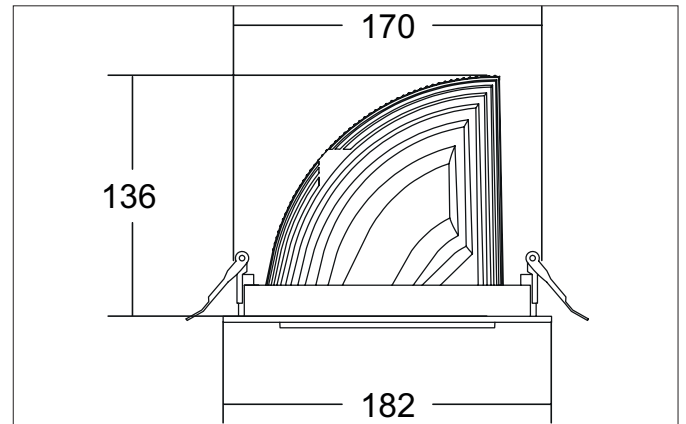

**ARTEMIS MAXI LED recessed spotlight, on/off switchable**

Article no. 88272174

Light.  
For Generations.**Tender**

LED recessed spotlight, on/off switchable, Round. Ceiling cut-out Ø 170 mm, Installation depth 136 mm, Outer diameter 182 mm, Weight 1,300 kg, with rotationssymmetrical, deep, wide distributed light intensity. optimal light distribution due to a glass transparent cover. Luminous flux 5.199 lm, Power 1 x 41,5 W, Light colour neutral white, Correlated color temperature (CCT) 4.000 K, Colour rendering index CRI > 90, Housing material: Aluminium, Colour: White structure, Permissible ambient temperature (ta): -20 °C - +25 °C, Protection class (EN 61140): II, Degree of protection (DIN EN 60529): IP20, .With electronic driver, on/off switchable.

Article data	
Article no.	88272174
GTIN	4251433974420
Series name	ARTEMIS MAXI
Short description	LED recessed spotlight, on/off switchable
Material	Aluminium
Colour	White
Type of surface	Structure
Shape	Round
Outer diameter	182 mm
Built-in diameter	170 mm
Installation depth	136 mm
Weight	1.300 kg

Packing data	
Gross weight	1.37 kg
Length of packaging	182 mm
Packaging width	182 mm
Packaging height	136 mm
Disposal at end of life	This product must not be disposed of with household waste. You are obliged, to dispose of such electrical waste separately. By disposing of electrical waste and other old or defective electronics separately, you support recycling or other forms of re-use. In that way you help to take care and to avoid that harmful substances get into the environment.