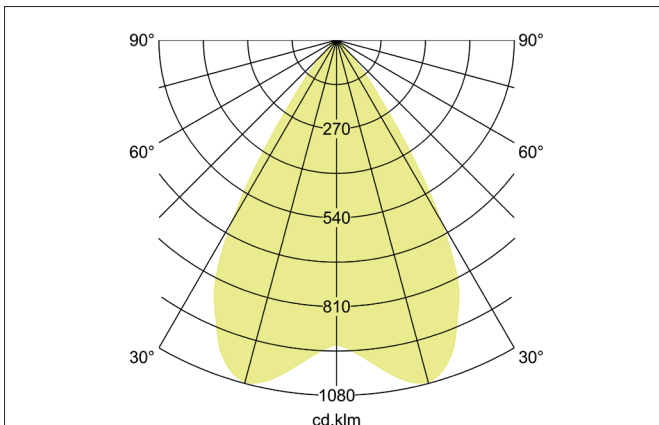

ARTEMIS MAXI LED recessed spotlight, on/off switchable
Article no. 88276183

Light.
For Generations.

Tender

LED recessed spotlight, on/off switchable, Round. Ceiling cut-out Ø 170 mm, Installation depth 136 mm, Outer diameter 182 mm, Weight 1,300 kg, with rotationssymmetrical, deep, wide distributed light intensity. optimal light distribution due to a glass transparent cover. Luminous flux 5.459 lm, Power 1 x 41,5 W, Light colour warm white, Correlated color temperature (CCT) 3.000 K, Colour rendering index CRI > 90, Rated life time L80/B10 at 25 °C: 50.000 h, Housing material: Aluminium, Colour: Black structure, Permissible ambient temperature (ta): -20 °C - +25 °C, Protection class (EN 61140): II, Degree of protection (DIN EN 60529): IP20, .With electronic driver, on/off switchable.

Article data	
Article no.	88276183
GTIN	4251433974758
Series name	ARTEMIS MAXI
Short description	LED recessed spotlight, on/off switchable
Material	Aluminium
Colour	Black
Type of surface	Structure
Shape	Round
Outer diameter	182 mm
Built-in diameter	170 mm
Installation depth	136 mm
Weight	1.300 kg