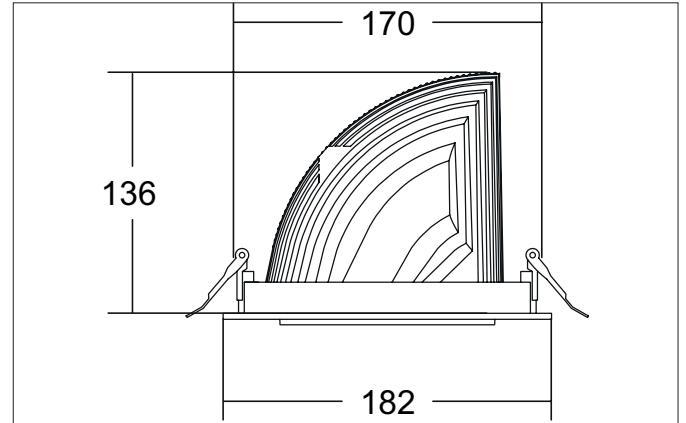

ARTEMIS MAXI LED recessed spotlight, on/off switchable
Article no. 88276183

Light.
For Generations.

Tender

LED recessed spotlight, on/off switchable, Round. Ceiling cut-out Ø 170 mm, Installation depth 136 mm, Outer diameter 182 mm, Weight 1,300 kg, with rotationssymmetrical, deep, wide distributed light intensity. optimal light distribution due to a glass transparent cover. Luminous flux 5.459 lm, Power 1 x 41,5 W, Light colour warm white, Correlated color temperature (CCT) 3.000 K, Colour rendering index CRI > 90, Rated life time L80/B10 at 25 °C: 50.000 h, Housing material: Aluminium, Colour: Black structure, Permissible ambient temperature (ta): -20 °C - +25 °C, Protection class (EN 61140): II, Degree of protection (DIN EN 60529): IP20, .With electronic driver, on/off switchable.

Article data	
Article no.	88276183
GTIN	4251433974758
Series name	ARTEMIS MAXI
Short description	LED recessed spotlight, on/off switchable
Material	Aluminium
Colour	Black
Type of surface	Structure
Shape	Round
Outer diameter	182 mm
Built-in diameter	170 mm
Installation depth	136 mm
Weight	1.300 kg

Packing data	
Gross weight	1.37 kg
Length of packaging	182 mm
Packaging width	182 mm
Packaging height	136 mm
Disposal at end of life	This product must not be disposed of with household waste. You are obliged, to dispose of such electrical waste separately. By disposing of electrical waste and other old or defective electronics separately, you support recycling or other forms of re-use. In that way you help to take care and to avoid that harmful substances get into the environment.