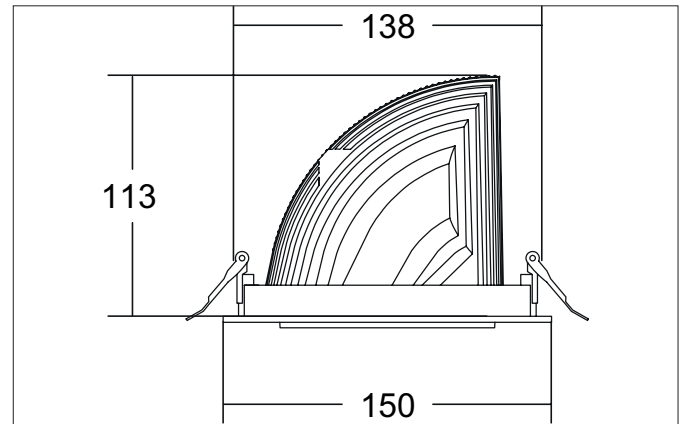

ARTEMIS MINI LED recessed spotlight, on/off switchable

Article no. 88252164

Light.
For Generations.**Tender**

LED recessed spotlight, on/off switchable, Round. Ceiling cut-out Ø 138 mm, Installation depth 113 mm, Outer diameter 150 mm, Weight 0,900 kg, with rotationssymmetrical, deep, wide distributed light intensity. optimal light distribution due to a glass transparent cover. Luminous flux 3.733 lm, Power 1 x 27 W, Light colour neutral white, Correlated color temperature (CCT) 4.000 K, Colour rendering index CRI > 90, Housing material: Aluminium, Colour: Silver structure, Permissible ambient temperature (ta): -20 °C - +25 °C, Protection class (EN 61140): II, Degree of protection (DIN EN 60529): IP20, .With electronic driver, on/off switchable.

Article data	
Article no.	88252164
GTIN	4251433973294
Series name	ARTEMIS MINI
Short description	LED recessed spotlight, on/off switchable
Material	Aluminium
Colour	Silver
Type of surface	Structure
Shape	Round
Outer diameter	150 mm
Built-in diameter	138 mm
Installation depth	113 mm
Weight	0.900 kg

Packing data	
Gross weight	0.95 kg
Length of packaging	150 mm
Packaging width	150 mm
Packaging height	113 mm
Disposal at end of life	This product must not be disposed of with household waste. You are obliged, to dispose of such electrical waste separately. By disposing of electrical waste and other old or defective electronics separately, you support recycling or other forms of re-use. In that way you help to take care and to avoid that harmful substances get into the environment.