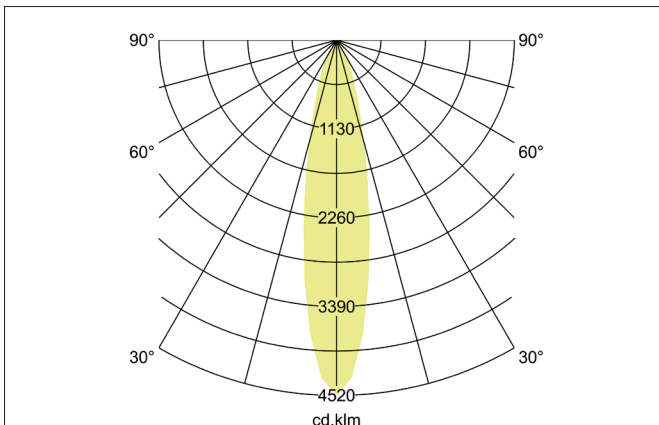

ARTEMIS MINI LED recessed spotlight, on/off switchable

Article no. 88252164

Light.
For Generations.**Tender**

LED recessed spotlight, on/off switchable, Round. Ceiling cut-out Ø 138 mm, Installation depth 113 mm, Outer diameter 150 mm, Weight 0,900 kg, with rotationssymmetrical, deep, wide distributed light intensity. optimal light distribution due to a glass transparent cover. Luminous flux 3.733 lm, Power 1 x 27 W, Light colour neutral white, Correlated color temperature (CCT) 4.000 K, Colour rendering index CRI > 90, Housing material: Aluminium, Colour: Silver structure, Permissible ambient temperature (ta): -20 °C - +25 °C, Protection class (EN 61140): II, Degree of protection (DIN EN 60529): IP20, .With electronic driver, on/off switchable.

Article data	
Article no.	88252164
GTIN	4251433973294
Series name	ARTEMIS MINI
Short description	LED recessed spotlight, on/off switchable
Material	Aluminium
Colour	Silver
Type of surface	Structure
Shape	Round
Outer diameter	150 mm
Built-in diameter	138 mm
Installation depth	113 mm
Weight	0.900 kg

ARTEMIS MINI LED recessed spotlight, on/off switchable

Article no. 88252164

Light.
For Generations.

Lighting technology	
Colour temperature	4.000 K
Light colour	White
Light output	Direct
Luminous flux	3,733 lm
System efficiency	138 lm/W
Colour rendering	CRI > 90
Reflector	High-gloss
Beam angle	20°
Light sharing	Symmetric