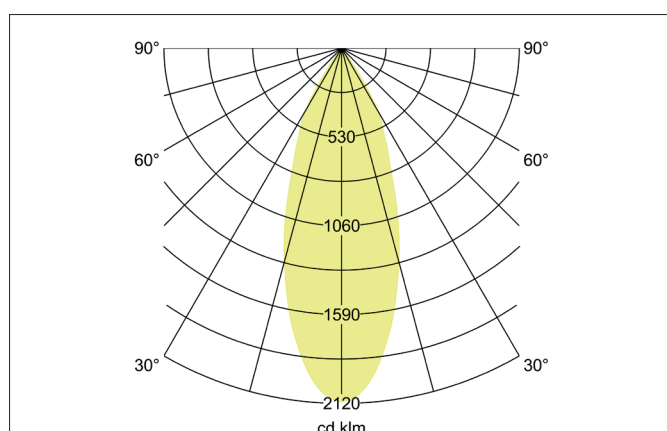

ARTEMIS MIDI LED recessed spotlight, on/off switchable

Article no. 88263183

Light.
For Generations.**Tender**

LED recessed spotlight, on/off switchable, Round. Ceiling cut-out Ø 152 mm, Installation depth 128 mm, Outer diameter 164 mm, Weight 1,000 kg, with rotationssymmetrical, deep, wide distributed light intensity. optimal light distribution due to a glass transparent cover. Luminous flux 3.960 lm, Power 1 x 31,5 W, Light colour warm white, Correlated color temperature (CCT) 3.000 K, Colour rendering index CRI > 90, Housing material: Aluminium, Colour: Black structure, Permissible ambient temperature (ta): -20 °C - +25 °C, Protection class (EN 61140): II, Degree of protection (DIN EN 60529): IP20, .With electronic driver, on/off switchable.

Article data	
Article no.	88263183
GTIN	4251433974604
Series name	ARTEMIS MIDI
Short description	LED recessed spotlight, on/off switchable
Material	Aluminium
Colour	Black
Type of surface	Structure
Shape	Round
Outer diameter	164 mm
Built-in diameter	152 mm
Installation depth	128 mm
Weight	1.000 kg