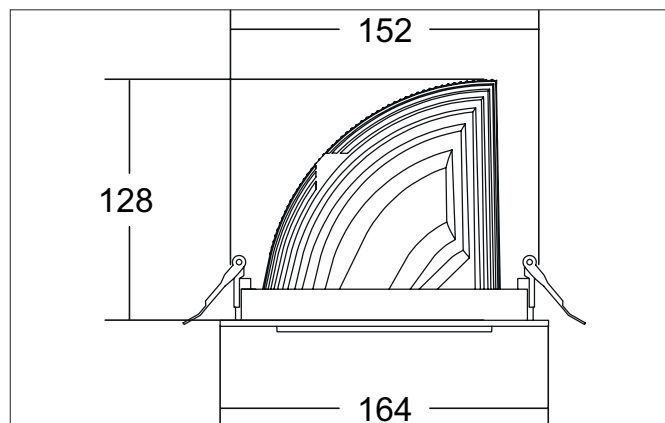

ARTEMIS MIDI LED recessed spotlight, on/off switchable

Article no. 88263183

Light.
For Generations.**Tender**

LED recessed spotlight, on/off switchable, Round. Ceiling cut-out Ø 152 mm, Installation depth 128 mm, Outer diameter 164 mm, Weight 1,000 kg, with rotationssymmetrical, deep, wide distributed light intensity. optimal light distribution due to a glass transparent cover. Luminous flux 3.960 lm, Power 1 x 31,5 W, Light colour warm white, Correlated color temperature (CCT) 3.000 K, Colour rendering index CRI > 90, Housing material: Aluminium, Colour: Black structure, Permissible ambient temperature (ta): -20 °C - +25 °C, Protection class (EN 61140): II, Degree of protection (DIN EN 60529): IP20, .With electronic driver, on/off switchable.

Article data	
Article no.	88263183
GTIN	4251433974604
Series name	ARTEMIS MIDI
Short description	LED recessed spotlight, on/off switchable
Material	Aluminium
Colour	Black
Type of surface	Structure
Shape	Round
Outer diameter	164 mm
Built-in diameter	152 mm
Installation depth	128 mm
Weight	1.000 kg

Packing data	
Gross weight	1.06 kg
Length of packaging	164 mm
Packaging width	164 mm
Packaging height	128 mm
Disposal at end of life	This product must not be disposed of with household waste. You are obliged, to dispose of such electrical waste separately. By disposing of electrical waste and other old or defective electronics separately, you support recycling or other forms of re-use. In that way you help to take care and to avoid that harmful substances get into the environment.