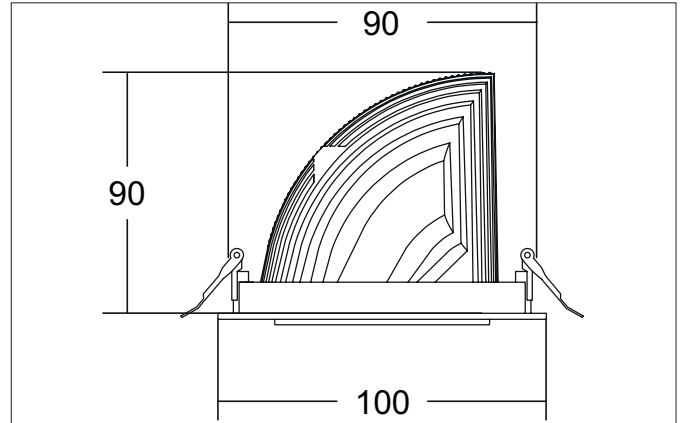

ARTEMIS MICRO LED recessed spotlight, on/off switchable

Article no. 88246164

Light.
For Generations.

Tender
LED recessed spotlight, on/off switchable, Round. Ceiling cut-out Ø 90 mm, Installation depth 90 mm, Outer diameter 100 mm, Weight 0,400 kg, with rotationssymmetrical, deep, wide distributed light intensity. optimal light distribution due to a glass transparent cover. Luminous flux 1.800 lm, Power 1 x 15 W, Light colour neutral white, Correlated color temperature (CCT) 4.000 K, Colour rendering index CRI > 90, Housing material: Aluminium, Colour: Silver structure, Permissible ambient temperature (ta): -20 °C - +25 °C, Protection class (EN 61140): II, Degree of protection (DIN EN 60529): IP20, .With electronic driver, on/off switchable.

Article data	
Article no.	88246164
GTIN	4251433973287
Series name	ARTEMIS MICRO
Short description	LED recessed spotlight, on/off switchable
Material	Aluminium
Colour	Silver
Type of surface	Structure
Shape	Round
Outer diameter	100 mm
Built-in diameter	90 mm
Installation depth	90 mm
Weight	0.400 kg

Mounting technology	
Mounting method	Recessed mounting
Place of installation	Ceiling-mounted
Adjustability	Rotatable and adjustable head
Swivel angle	90°
Rotation angle	350°
Head adjustable angle	90°
Further references	No cover with thermal insulation material
Material cover	Glass transparent
Suitable for through-wiring	No