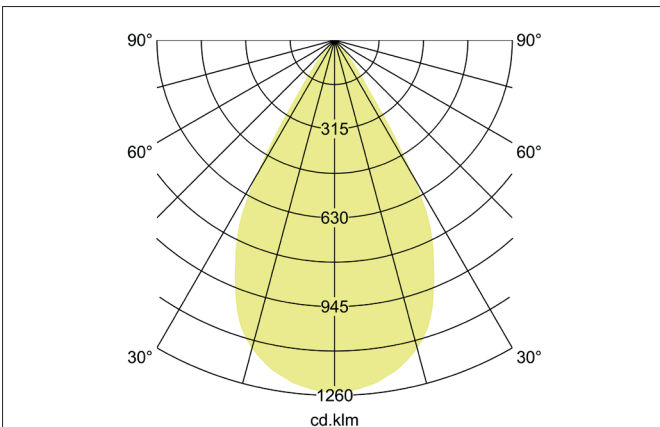

ARTEMIS MICRO LED recessed spotlight, on/off switchable

Article no. 88246164

Light.
For Generations.

Tender
LED recessed spotlight, on/off switchable, Round. Ceiling cut-out Ø 90 mm, Installation depth 90 mm, Outer diameter 100 mm, Weight 0,400 kg, with rotationssymmetrical, deep, wide distributed light intensity. optimal light distribution due to a glass transparent cover. Luminous flux 1.800 lm, Power 1 x 15 W, Light colour neutral white, Correlated color temperature (CCT) 4.000 K, Colour rendering index CRI > 90, Housing material: Aluminium, Colour: Silver structure, Permissible ambient temperature (ta): -20 °C - +25 °C, Protection class (EN 61140): II, Degree of protection (DIN EN 60529): IP20, .With electronic driver, on/off switchable.

Article data	
Article no.	88246164
GTIN	4251433973287
Series name	ARTEMIS MICRO
Short description	LED recessed spotlight, on/off switchable
Material	Aluminium
Colour	Silver
Type of surface	Structure
Shape	Round
Outer diameter	100 mm
Built-in diameter	90 mm
Installation depth	90 mm
Weight	0.400 kg