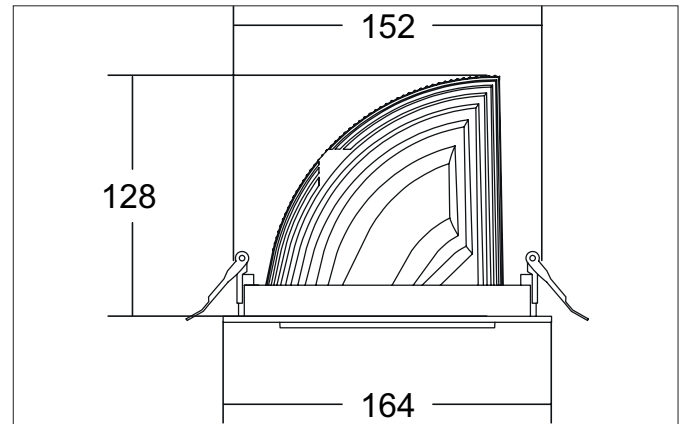

ARTEMIS MIDI LED recessed spotlight, on/off switchable

Article no. 88266174

Light.
For Generations.**Tender**

LED recessed spotlight, on/off switchable, Round. Ceiling cut-out Ø 152 mm, Installation depth 128 mm, Outer diameter 164 mm, Weight 1,000 kg, with rotationssymmetrical, deep, wide distributed light intensity. optimal light distribution due to a glass transparent cover. Luminous flux 3.880 lm, Power 1 x 31,5 W, Light colour neutral white, Correlated color temperature (CCT) 4.000 K, Colour rendering index CRI > 90, Housing material: Aluminium, Colour: White structure, Permissible ambient temperature (ta): -20 °C - +25 °C, Protection class (EN 61140): II, Degree of protection (DIN EN 60529): IP20, .With electronic driver, on/off switchable.

Article data	
Article no.	88266174
GTIN	4251433974215
Series name	ARTEMIS MIDI
Short description	LED recessed spotlight, on/off switchable
Material	Aluminium
Colour	White
Type of surface	Structure
Shape	Round
Outer diameter	164 mm
Built-in diameter	152 mm
Installation depth	128 mm
Weight	1.000 kg

Packing data	
Gross weight	1.06 kg
Length of packaging	164 mm
Packaging width	164 mm
Packaging height	128 mm
Disposal at end of life	This product must not be disposed of with household waste. You are obliged, to dispose of such electrical waste separately. By disposing of electrical waste and other old or defective electronics separately, you support recycling or other forms of re-use. In that way you help to take care and to avoid that harmful substances get into the environment.