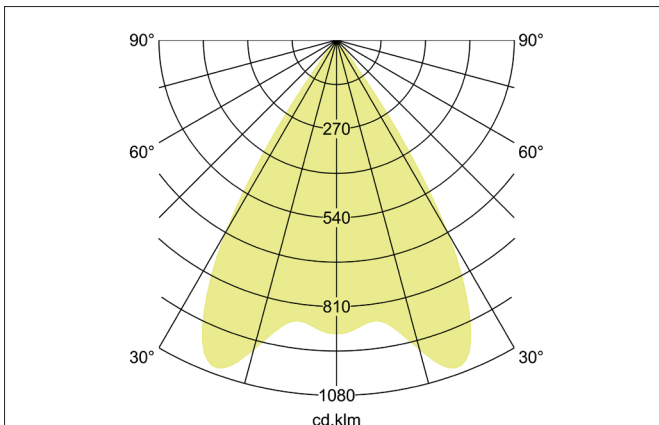

ARTEMIS MIDI LED recessed spotlight, on/off switchable

Article no. 88266174

Light.
For Generations.**Tender**

LED recessed spotlight, on/off switchable, Round. Ceiling cut-out Ø 152 mm, Installation depth 128 mm, Outer diameter 164 mm, Weight 1,000 kg, with rotationssymmetrical, deep, wide distributed light intensity. optimal light distribution due to a glass transparent cover. Luminous flux 3.880 lm, Power 1 x 31,5 W, Light colour neutral white, Correlated color temperature (CCT) 4.000 K, Colour rendering index CRI > 90, Housing material: Aluminium, Colour: White structure, Permissible ambient temperature (ta): -20 °C - +25 °C, Protection class (EN 61140): II, Degree of protection (DIN EN 60529): IP20, .With electronic driver, on/off switchable.

Article data	
Article no.	88266174
GTIN	4251433974215
Series name	ARTEMIS MIDI
Short description	LED recessed spotlight, on/off switchable
Material	Aluminium
Colour	White
Type of surface	Structure
Shape	Round
Outer diameter	164 mm
Built-in diameter	152 mm
Installation depth	128 mm
Weight	1.000 kg