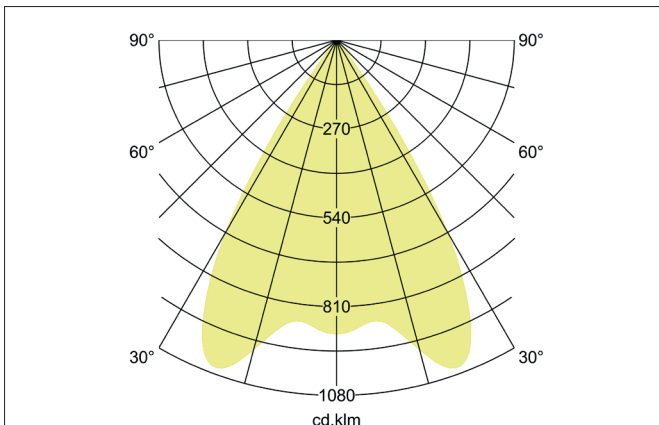

ARTEMIS MIDI LED recessed spotlight, on/off switchable
Article no. 88266164

Light.
For Generations.

Tender

LED recessed spotlight, on/off switchable, Round. Ceiling cut-out Ø 152 mm, Installation depth 128 mm, Outer diameter 164 mm, Weight 1,000 kg, with rotationssymmetrical, deep, wide distributed light intensity. optimal light distribution due to a glass transparent cover. Luminous flux 3.880 lm, Power 1 x 31,5 W, Light colour neutral white, Correlated color temperature (CCT) 4.000 K, Colour rendering index CRI > 90, Housing material: Aluminium, Colour: Silver structure, Permissible ambient temperature (ta): -20 °C - +25 °C, Protection class (EN 61140): II, Degree of protection (DIN EN 60529): IP20, .With electronic driver, on/off switchable.

Article data	
Article no.	88266164
GTIN	4251433973065
Series name	ARTEMIS MIDI
Short description	LED recessed spotlight, on/off switchable
Material	Aluminium
Colour	Silver
Type of surface	Structure
Shape	Round
Outer diameter	164 mm
Built-in diameter	152 mm
Installation depth	128 mm
Weight	1.000 kg