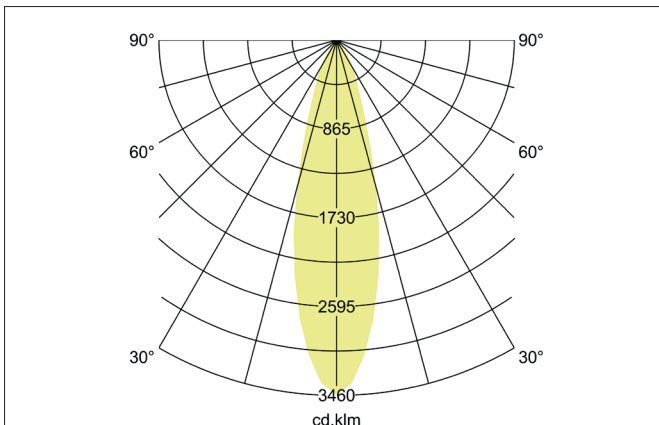

ARTEMIS MINI LED recessed spotlight, on/off switchable
Article no. 88253183

Light.
For Generations.

Tender

LED recessed spotlight, on/off switchable, Round. Ceiling cut-out Ø 138 mm, Installation depth 113 mm, Outer diameter 150 mm, Weight 0,900 kg, with rotationssymmetrical, deep, wide distributed light intensity. optimal light distribution due to a glass transparent cover. Luminous flux 3.571 lm, Power 1 x 27 W, Light colour warm white, Correlated color temprature (CCT) 3.000 K, Colour rendering index CRI > 90, Housing material: Aluminium, Colour: Black structure, Permissible ambient temperature (ta): -20 °C - +25 °C, Protection class (EN 61140): II, Degree of protection (DIN EN 60529): IP20, .With electronic driver, on/off switchable.

Article data	
Article no.	88253183
GTIN	4251433974772
Series name	ARTEMIS MINI
Short description	LED recessed spotlight, on/off switchable
Material	Aluminium
Colour	Black
Type of surface	Structure
Shape	Round
Outer diameter	150 mm
Built-in diameter	138 mm
Installation depth	113 mm
Weight	0.900 kg

ARTEMIS MINI LED recessed spotlight, on/off switchable

Article no. 88253183

Light.
For Generations.

Lighting technology	
Colour temperature	3.000 K
Light colour	White
Light output	Direct
Luminous flux	3,571 lm
System efficiency	132 lm/W
Colour rendering	CRI > 90
Reflector	High-gloss
Beam angle	30°
Light sharing	Symmetric