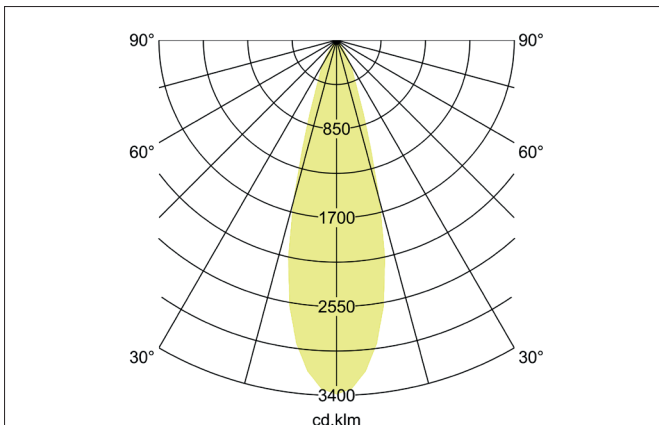

ARTEMIS MAXI LED recessed spotlight, on/off switchable

Article no. 88273175

Light.
For Generations.**Tender**

LED recessed spotlight, on/off switchable, Round. Ceiling cut-out Ø 170 mm, Installation depth 136 mm, Outer diameter 182 mm, Weight 1,300 kg, with rotationssymmetrical, deep, wide distributed light intensity. optimal light distribution due to a glass transparent cover. Luminous flux 5.346 lm, Power 1 x 41,5 W, Light colour neutral white, Correlated color temperature (CCT) 3.500 K, Colour rendering index CRI > 90, Housing material: Aluminium, Colour: White structure, Permissible ambient temperature (ta): -20 °C - +25 °C, Protection class (EN 61140): II, Degree of protection (DIN EN 60529): IP20, .With electronic driver, on/off switchable.

Article data	
Article no.	88273175
GTIN	4251433974024
Series name	ARTEMIS MAXI
Short description	LED recessed spotlight, on/off switchable
Material	Aluminium
Colour	White
Type of surface	Structure
Shape	Round
Outer diameter	182 mm
Built-in diameter	170 mm
Installation depth	136 mm
Weight	1.300 kg