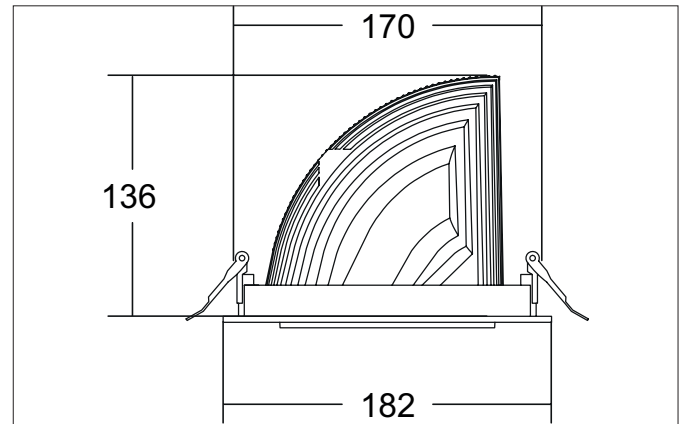

ARTEMIS MAXI LED recessed spotlight, on/off switchable

Article no. 88273175

Light.
For Generations.**Tender**

LED recessed spotlight, on/off switchable, Round. Ceiling cut-out Ø 170 mm, Installation depth 136 mm, Outer diameter 182 mm, Weight 1,300 kg, with rotationssymmetrical, deep, wide distributed light intensity. optimal light distribution due to a glass transparent cover. Luminous flux 5.346 lm, Power 1 x 41,5 W, Light colour neutral white, Correlated color temperature (CCT) 3.500 K, Colour rendering index CRI > 90, Housing material: Aluminium, Colour: White structure, Permissible ambient temperature (ta): -20 °C - +25 °C, Protection class (EN 61140): II, Degree of protection (DIN EN 60529): IP20, .With electronic driver, on/off switchable.

Article data	
Article no.	88273175
GTIN	4251433974024
Series name	ARTEMIS MAXI
Short description	LED recessed spotlight, on/off switchable
Material	Aluminium
Colour	White
Type of surface	Structure
Shape	Round
Outer diameter	182 mm
Built-in diameter	170 mm
Installation depth	136 mm
Weight	1.300 kg

Packing data	
Gross weight	1.37 kg
Length of packaging	182 mm
Packaging width	182 mm
Packaging height	136 mm
Disposal at end of life	This product must not be disposed of with household waste. You are obliged, to dispose of such electrical waste separately. By disposing of electrical waste and other old or defective electronics separately, you support recycling or other forms of re-use. In that way you help to take care and to avoid that harmful substances get into the environment.