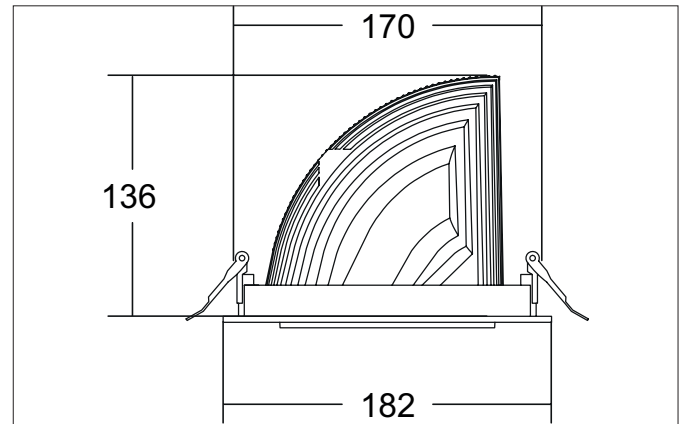

ARTEMIS MAXI LED recessed spotlight, on/off switchable

Article no. 88272173

Light.
For Generations.**Tender**

LED recessed spotlight, on/off switchable, Round. Ceiling cut-out Ø 170 mm, Installation depth 136 mm, Outer diameter 182 mm, Weight 1,300 kg, with rotationssymmetrical, deep, wide distributed light intensity. optimal light distribution due to a glass transparent cover. Luminous flux 5.243 lm, Power 1 x 41,5 W, Light colour warm white, Correlated color temperature (CCT) 3.000 K, Colour rendering index CRI > 90, Housing material: Aluminium, Colour: White structure, Permissible ambient temperature (ta): -20 °C - +25 °C, Protection class (EN 61140): II, Degree of protection (DIN EN 60529): IP20, .With electronic driver, on/off switchable.

Article data	
Article no.	88272173
GTIN	4251433973607
Series name	ARTEMIS MAXI
Short description	LED recessed spotlight, on/off switchable
Material	Aluminium
Colour	White
Type of surface	Structure
Shape	Round
Outer diameter	182 mm
Built-in diameter	170 mm
Installation depth	136 mm
Weight	1.300 kg

Packing data	
Gross weight	1.37 kg
Length of packaging	182 mm
Packaging width	182 mm
Packaging height	136 mm
Disposal at end of life	This product must not be disposed of with household waste. You are obliged, to dispose of such electrical waste separately. By disposing of electrical waste and other old or defective electronics separately, you support recycling or other forms of re-use. In that way you help to take care and to avoid that harmful substances get into the environment.