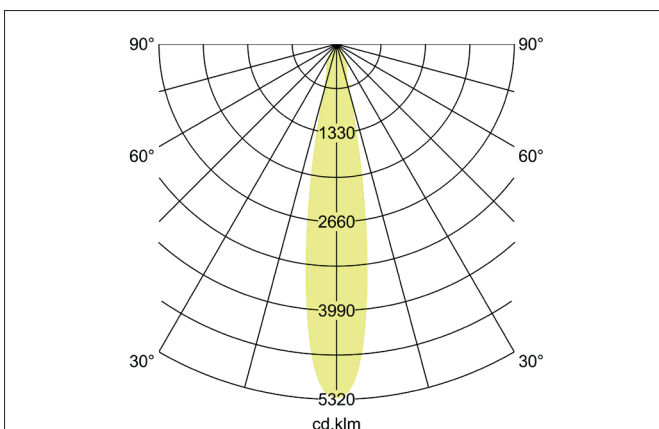

ARTEMIS MAXI LED recessed spotlight, on/off switchable

Article no. 88272173

Light.
For Generations.**Tender**

LED recessed spotlight, on/off switchable, Round. Ceiling cut-out Ø 170 mm, Installation depth 136 mm, Outer diameter 182 mm, Weight 1,300 kg, with rotationssymmetrical, deep, wide distributed light intensity. optimal light distribution due to a glass transparent cover. Luminous flux 5.243 lm, Power 1 x 41,5 W, Light colour warm white, Correlated color temperature (CCT) 3.000 K, Colour rendering index CRI > 90, Housing material: Aluminium, Colour: White structure, Permissible ambient temperature (ta): -20 °C - +25 °C, Protection class (EN 61140): II, Degree of protection (DIN EN 60529): IP20, .With electronic driver, on/off switchable.

Article data	
Article no.	88272173
GTIN	4251433973607
Series name	ARTEMIS MAXI
Short description	LED recessed spotlight, on/off switchable
Material	Aluminium
Colour	White
Type of surface	Structure
Shape	Round
Outer diameter	182 mm
Built-in diameter	170 mm
Installation depth	136 mm
Weight	1.300 kg