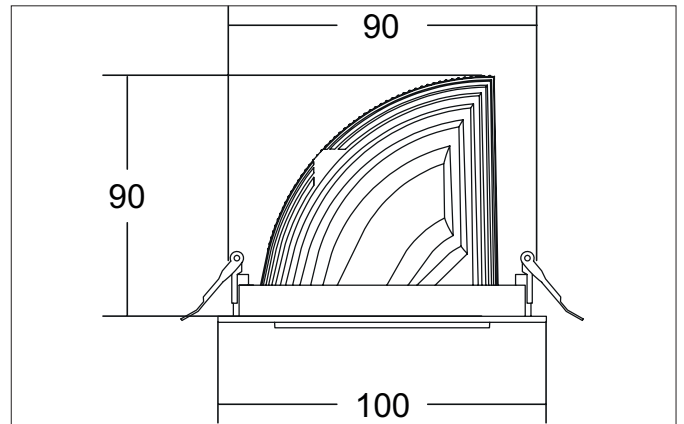

ARTEMIS MICRO LED recessed spotlight, on/off switchable
 Article no. 88246175

Light.
 For Generations.

Tender
 LED recessed spotlight, on/off switchable, Round. Ceiling cut-out Ø 90 mm, Installation depth 90 mm, Outer diameter 100 mm, Weight 0,400 kg, with rotationssymmetrical, deep, wide distributed light intensity. optimal light distribution due to a glass transparent cover. Luminous flux 1.800 lm, Power 1 x 15 W, Light colour neutral white, Correlated color temperature (CCT) 3.500 K, Colour rendering index CRI > 90, Housing material: Aluminium, Colour: White structure, Permissible ambient temperature (ta): -20 °C - +25 °C, Protection class (EN 61140): II, Degree of protection (DIN EN 60529): IP20, .With electronic driver, on/off switchable.

Article data	
Article no.	88246175
GTIN	4251433974093
Series name	ARTEMIS MICRO
Short description	LED recessed spotlight, on/off switchable
Material	Aluminium
Colour	White
Type of surface	Structure
Shape	Round
Outer diameter	100 mm
Built-in diameter	90 mm
Installation depth	90 mm
Weight	0.400 kg

Mounting technology	
Mounting method	Recessed mounting
Place of installation	Ceiling-mounted
Adjustability	Rotatable and adjustable head
Swivel angle	90°
Rotation angle	350°
Head adjustable angle	90°
Further references	No cover with thermal insulation material
Material cover	Glass transparent
Suitable for through-wiring	No