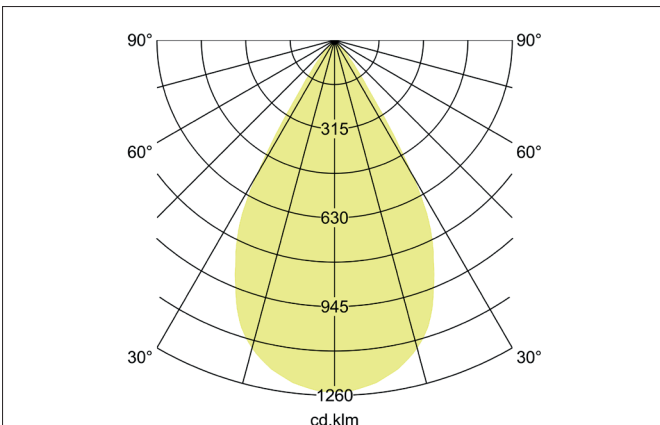

ARTEMIS MICRO LED recessed spotlight, on/off switchable
 Article no. 88246175

Light.
 For Generations.

Tender
 LED recessed spotlight, on/off switchable, Round. Ceiling cut-out Ø 90 mm, Installation depth 90 mm, Outer diameter 100 mm, Weight 0,400 kg, with rotationssymmetrical, deep, wide distributed light intensity. optimal light distribution due to a glass transparent cover. Luminous flux 1.800 lm, Power 1 x 15 W, Light colour neutral white, Correlated color temperature (CCT) 3.500 K, Colour rendering index CRI > 90, Housing material: Aluminium, Colour: White structure, Permissible ambient temperature (ta): -20 °C - +25 °C, Protection class (EN 61140): II, Degree of protection (DIN EN 60529): IP20, .With electronic driver, on/off switchable.

Article data	
Article no.	88246175
GTIN	4251433974093
Series name	ARTEMIS MICRO
Short description	LED recessed spotlight, on/off switchable
Material	Aluminium
Colour	White
Type of surface	Structure
Shape	Round
Outer diameter	100 mm
Built-in diameter	90 mm
Installation depth	90 mm
Weight	0.400 kg