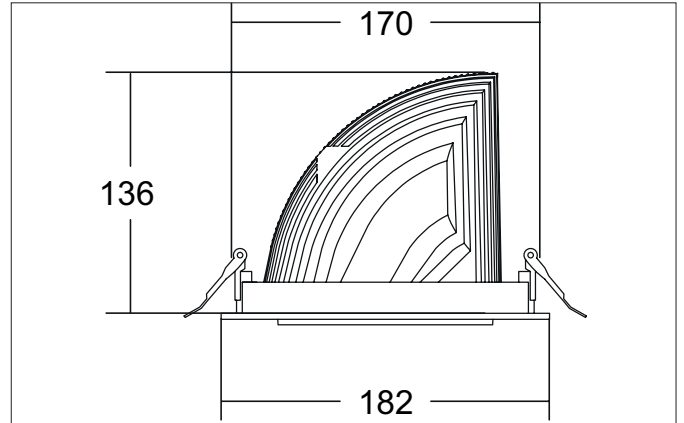

**ARTEMIS MAXI LED recessed spotlight, on/off switchable**

Article no. 88273174

Light.  
For Generations.**Tender**

LED recessed spotlight, on/off switchable, Round. Ceiling cut-out Ø 170 mm, Installation depth 136 mm, Outer diameter 182 mm, Weight 1,300 kg, with rotationssymmetrical, deep, wide distributed light intensity. optimal light distribution due to a glass transparent cover. Luminous flux 5.259 lm, Power 1 x 41,5 W, Light colour neutral white, Correlated color temperature (CCT) 4.000 K, Colour rendering index CRI > 90, Housing material: Aluminium, Colour: White structure, Permissible ambient temperature (ta): -20 °C - +25 °C, Protection class (EN 61140): II, Degree of protection (DIN EN 60529): IP20, .With electronic driver, on/off switchable.

Article data	
Article no.	88273174
GTIN	4251433974390
Series name	ARTEMIS MAXI
Short description	LED recessed spotlight, on/off switchable
Material	Aluminium
Colour	White
Type of surface	Structure
Shape	Round
Outer diameter	182 mm
Built-in diameter	170 mm
Installation depth	136 mm
Weight	1.300 kg

Packing data	
Gross weight	1.37 kg
Length of packaging	182 mm
Packaging width	182 mm
Packaging height	136 mm
Disposal at end of life	This product must not be disposed of with household waste. You are obliged, to dispose of such electrical waste separately. By disposing of electrical waste and other old or defective electronics separately, you support recycling or other forms of re-use. In that way you help to take care and to avoid that harmful substances get into the environment.