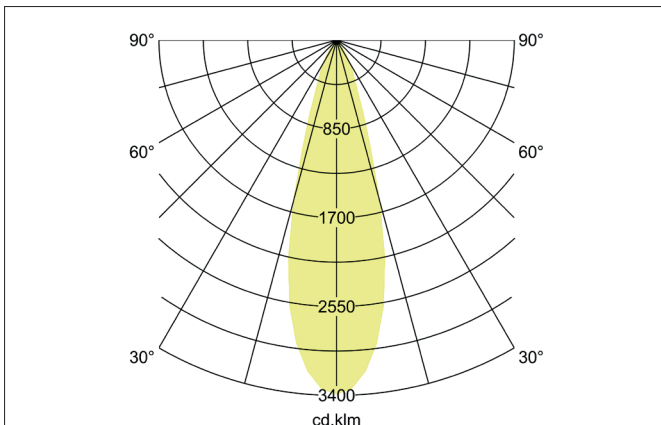

**ARTEMIS MAXI LED recessed spotlight, on/off switchable**

Article no. 88273174

Light.  
For Generations.**Tender**

LED recessed spotlight, on/off switchable, Round. Ceiling cut-out Ø 170 mm, Installation depth 136 mm, Outer diameter 182 mm, Weight 1,300 kg, with rotationssymmetrical, deep, wide distributed light intensity. optimal light distribution due to a glass transparent cover. Luminous flux 5.259 lm, Power 1 x 41,5 W, Light colour neutral white, Correlated color temperature (CCT) 4.000 K, Colour rendering index CRI > 90, Housing material: Aluminium, Colour: White structure, Permissible ambient temperature (ta): -20 °C - +25 °C, Protection class (EN 61140): II, Degree of protection (DIN EN 60529): IP20, .With electronic driver, on/off switchable.

Article data	
Article no.	88273174
GTIN	4251433974390
Series name	ARTEMIS MAXI
Short description	LED recessed spotlight, on/off switchable
Material	Aluminium
Colour	White
Type of surface	Structure
Shape	Round
Outer diameter	182 mm
Built-in diameter	170 mm
Installation depth	136 mm
Weight	1.300 kg