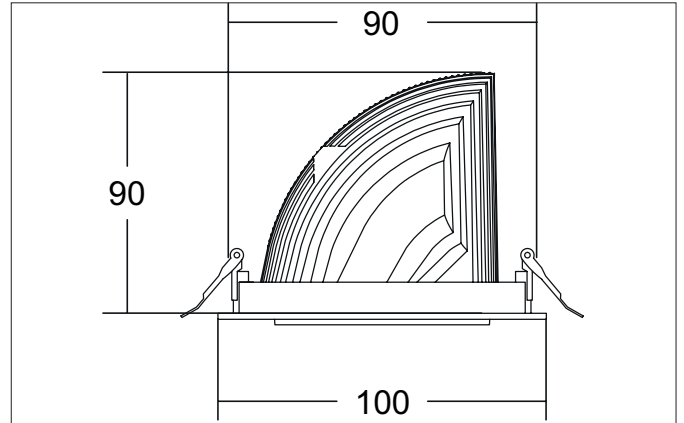

ARTEMIS MICRO LED recessed spotlight, on/off switchable
 Article no. 88246173

Light.
 For Generations.

Tender
 LED recessed spotlight, on/off switchable, Round. Ceiling cut-out Ø 90 mm, Installation depth 90 mm, Outer diameter 100 mm, Weight 0,370 kg, with rotationssymmetrical, deep, wide distributed light intensity. optimal light distribution due to a glass transparent cover. Luminous flux 1.800 lm, Power 1 x 15 W, Light colour warm white, Correlated color temprature (CCT) 3.000 K, Colour rendering index CRI > 90, Housing material: Aluminium, Colour: White structure, Permissible ambient temperature (ta): -20 °C - +25 °C, Protection class (EN 61140): II, Degree of protection (DIN EN 60529): IP20, .With electronic driver, on/off switchable.

Article data	
Article no.	88246173
GTIN	4251433973676
Series name	ARTEMIS MICRO
Short description	LED recessed spotlight, on/off switchable
Material	Aluminium
Colour	White
Type of surface	Structure
Shape	Round
Outer diameter	100 mm
Built-in diameter	90 mm
Installation depth	90 mm
Weight	0.370 kg

Mounting technology	
Mounting method	Recessed mounting
Place of installation	Ceiling-mounted
Adjustability	Rotatable and adjustable head
Swivel angle	90°
Rotation angle	350°
Head adjustable angle	90°
Further references	No cover with thermal insulation material
Material cover	Glass transparent
Suitable for through-wiring	No

Packing data	
Gross weight	0.43 kg
Length of packaging	170 mm
Packaging width	170 mm
Packaging height	110 mm
Disposal at end of life	This product must not be disposed of with household waste. You are obliged, to dispose of such electrical waste separately. By disposing of electrical waste and other old or defective electronics separately, you support recycling or other forms of re-use. In that way you help to take care and to avoid that harmful substances get into the environment.