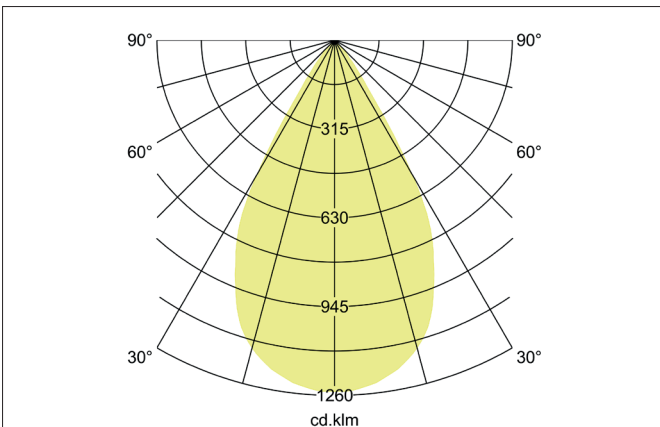

ARTEMIS MICRO LED recessed spotlight, on/off switchable
 Article no. 88246173

Light.
 For Generations.

Tender
 LED recessed spotlight, on/off switchable, Round. Ceiling cut-out Ø 90 mm, Installation depth 90 mm, Outer diameter 100 mm, Weight 0,370 kg, with rotationssymmetrical, deep, wide distributed light intensity. optimal light distribution due to a glass transparent cover. Luminous flux 1.800 lm, Power 1 x 15 W, Light colour warm white, Correlated color temprature (CCT) 3.000 K, Colour rendering index CRI > 90, Housing material: Aluminium, Colour: White structure, Permissible ambient temperature (ta): -20 °C - +25 °C, Protection class (EN 61140): II, Degree of protection (DIN EN 60529): IP20, .With electronic driver, on/off switchable.

Article data	
Article no.	88246173
GTIN	4251433973676
Series name	ARTEMIS MICRO
Short description	LED recessed spotlight, on/off switchable
Material	Aluminium
Colour	White
Type of surface	Structure
Shape	Round
Outer diameter	100 mm
Built-in diameter	90 mm
Installation depth	90 mm
Weight	0.370 kg