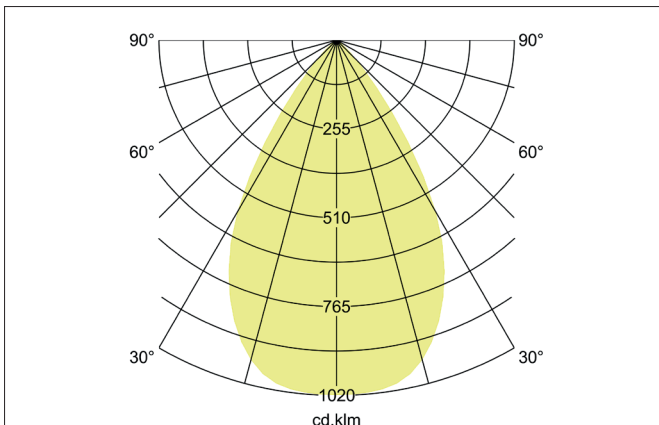

**ARTEMIS MINI LED recessed spotlight, on/off switchable**

Article no. 88256174

Light.  
For Generations.**Tender**

LED recessed spotlight, on/off switchable, Round. Ceiling cut-out Ø 138 mm, Installation depth 113 mm, Outer diameter 150 mm, Weight 0,900 kg, with rotationssymmetrical, deep, wide distributed light intensity. optimal light distribution due to a glass transparent cover. Luminous flux 3.521 lm, Power 1 x 27 W, Light colour neutral white, Correlated color temperature (CCT) 4.000 K, Colour rendering index CRI > 90, Housing material: Aluminium, Colour: White structure, Permissible ambient temperature (ta): -20 °C - +25 °C, Protection class (EN 61140): II, Degree of protection (DIN EN 60529): IP20, .With electronic driver, on/off switchable.

Article data	
Article no.	88256174
GTIN	4251433974246
Series name	ARTEMIS MINI
Short description	LED recessed spotlight, on/off switchable
Material	Aluminium
Colour	White
Type of surface	Structure
Shape	Round
Outer diameter	150 mm
Built-in diameter	138 mm
Installation depth	113 mm
Weight	0.900 kg