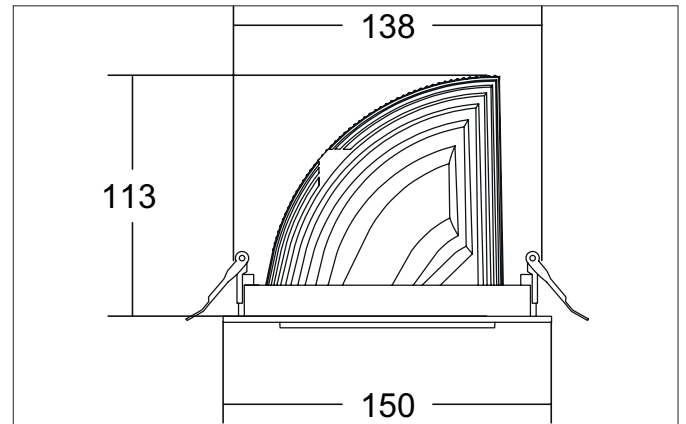

**ARTEMIS MINI LED recessed spotlight, on/off switchable**

Article no. 88256174

Light.  
For Generations.**Tender**

LED recessed spotlight, on/off switchable, Round. Ceiling cut-out Ø 138 mm, Installation depth 113 mm, Outer diameter 150 mm, Weight 0,900 kg, with rotationssymmetrical, deep, wide distributed light intensity. optimal light distribution due to a glass transparent cover. Luminous flux 3.521 lm, Power 1 x 27 W, Light colour neutral white, Correlated color temperature (CCT) 4.000 K, Colour rendering index CRI > 90, Housing material: Aluminium, Colour: White structure, Permissible ambient temperature (ta): -20 °C - +25 °C, Protection class (EN 61140): II, Degree of protection (DIN EN 60529): IP20, .With electronic driver, on/off switchable.

Article data	
Article no.	88256174
GTIN	4251433974246
Series name	ARTEMIS MINI
Short description	LED recessed spotlight, on/off switchable
Material	Aluminium
Colour	White
Type of surface	Structure
Shape	Round
Outer diameter	150 mm
Built-in diameter	138 mm
Installation depth	113 mm
Weight	0.900 kg

Packing data	
Gross weight	0.95 kg
Length of packaging	150 mm
Packaging width	150 mm
Packaging height	113 mm
Disposal at end of life	This product must not be disposed of with household waste. You are obliged, to dispose of such electrical waste separately. By disposing of electrical waste and other old or defective electronics separately, you support recycling or other forms of re-use. In that way you help to take care and to avoid that harmful substances get into the environment.