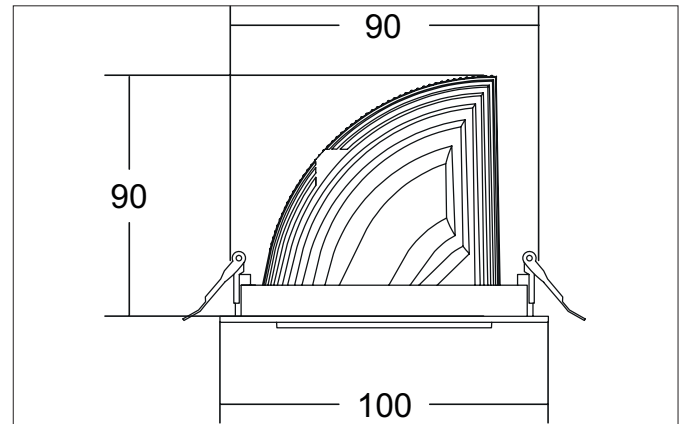

ARTEMIS MICRO LED recessed spotlight, on/off switchable

Article no. 88246163

Light.
For Generations.**Tender**

LED recessed spotlight, on/off switchable, Round. Ceiling cut-out Ø 90 mm, Installation depth 90 mm, Outer diameter 100 mm, Weight 0,400 kg, with rotationssymmetrical, deep, wide distributed light intensity. optimal light distribution due to a glass transparent cover. Luminous flux 1.800 lm, Power 1 x 15 W, Light colour warm white, Correlated color temprature (CCT) 3.000 K, Colour rendering index CRI > 90, Housing material: Aluminium, Colour: Silver structure, Permissible ambient temperature (ta): -20 °C - +25 °C, Protection class (EN 61140): II, Degree of protection (DIN EN 60529): IP20, .With electronic driver, on/off switchable.

Article data	
Article no.	88246163
GTIN	4251433972501
Series name	ARTEMIS MICRO
Short description	LED recessed spotlight, on/off switchable
Material	Aluminium
Colour	Silver
Type of surface	Structure
Shape	Round
Outer diameter	100 mm
Built-in diameter	90 mm
Installation depth	90 mm
Weight	0.400 kg

Mounting technology	
Mounting method	Recessed mounting
Place of installation	Ceiling-mounted
Adjustability	Rotatable and adjustable head
Swivel angle	90°
Rotation angle	350°
Head adjustable angle	90°
Further references	No cover with thermal insulation material
Material cover	Glass transparent
Suitable for through-wiring	No