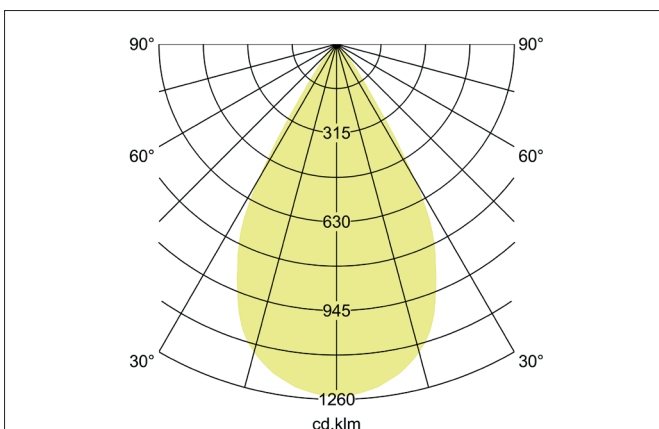

ARTEMIS MICRO LED recessed spotlight, on/off switchable

Article no. 88246163

Light.
For Generations.**Tender**

LED recessed spotlight, on/off switchable, Round. Ceiling cut-out Ø 90 mm, Installation depth 90 mm, Outer diameter 100 mm, Weight 0,400 kg, with rotationssymmetrical, deep, wide distributed light intensity. optimal light distribution due to a glass transparent cover. Luminous flux 1.800 lm, Power 1 x 15 W, Light colour warm white, Correlated color temprature (CCT) 3.000 K, Colour rendering index CRI > 90, Housing material: Aluminium, Colour: Silver structure, Permissible ambient temperature (ta): -20 °C - +25 °C, Protection class (EN 61140): II, Degree of protection (DIN EN 60529): IP20, .With electronic driver, on/off switchable.

Article data	
Article no.	88246163
GTIN	4251433972501
Series name	ARTEMIS MICRO
Short description	LED recessed spotlight, on/off switchable
Material	Aluminium
Colour	Silver
Type of surface	Structure
Shape	Round
Outer diameter	100 mm
Built-in diameter	90 mm
Installation depth	90 mm
Weight	0.400 kg