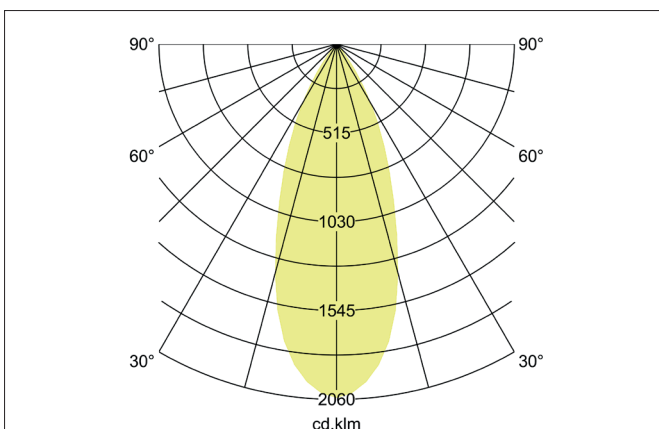

**ARTEMIS MINI LED recessed spotlight, on/off switchable**  
Article no. 88254183

Light.  
For Generations.

**Tender**

LED recessed spotlight, on/off switchable, Round. Ceiling cut-out Ø 138 mm, Installation depth 113 mm, Outer diameter 150 mm, Weight 0,900 kg, with rotationssymmetrical, deep, wide distributed light intensity. optimal light distribution due to a glass transparent cover. Luminous flux 3.719 lm, Power 1 x 27 W, Light colour warm white, Correlated color temprature (CCT) 3.000 K, Colour rendering index CRI > 90, Housing material: Aluminium, Colour: Black structure, Permissible ambient temperature (ta): -20 °C - +25 °C, Protection class (EN 61140): II, Degree of protection (DIN EN 60529): IP20, .With electronic driver, on/off switchable.

Article data	
Article no.	88254183
GTIN	4251433974581
Series name	ARTEMIS MINI
Short description	LED recessed spotlight, on/off switchable
Material	Aluminium
Colour	Black
Type of surface	Structure
Shape	Round
Outer diameter	150 mm
Built-in diameter	138 mm
Installation depth	113 mm
Weight	0.900 kg

**ARTEMIS MINI LED recessed spotlight, on/off switchable**

Article no. 88254183

Light.  
For Generations.

Lighting technology	
Colour temperature	3.000 K
Light colour	White
Light output	Direct
Luminous flux	3,719 lm
System efficiency	138 lm/W
Colour rendering	CRI > 90
Reflector	High-gloss
Beam angle	40°
Light sharing	Symmetric