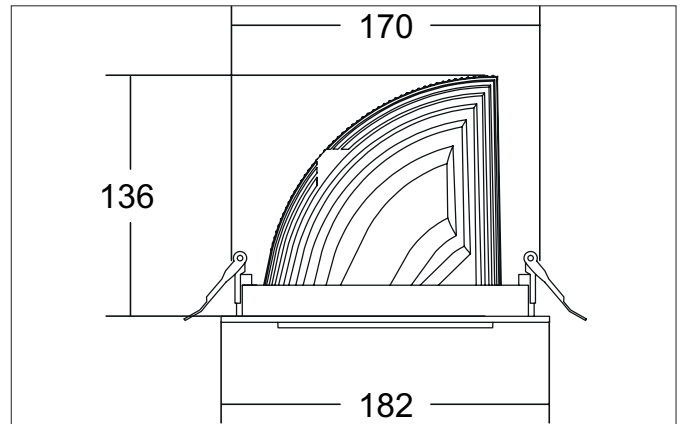

ARTEMIS MAXI LED recessed spotlight, on/off switchable
 Article no. 88273183

Light.
 For Generations.

Tender

LED recessed spotlight, on/off switchable, Round. Ceiling cut-out Ø 170 mm, Installation depth 136 mm, Outer diameter 182 mm, Weight 1,429 kg, with rotationssymmetrical, deep, wide distributed light intensity. optimal light distribution due to a glass transparent cover. Luminous flux 5.316 lm, Power 1 x 41,5 W, Light colour warm white, Correlated color temperature (CCT) 3.000 K, Colour rendering index CRI > 90, Housing material: Aluminium, Colour: Black structure, Permissible ambient temperature (ta): -20 °C - +25 °C, Protection class (EN 61140): II, Degree of protection (DIN EN 60529): IP20, .With electronic driver, on/off switchable.

Article data	
Article no.	88273183
GTIN	4251433974734
Series name	ARTEMIS MAXI
Short description	LED recessed spotlight, on/off switchable
Material	Aluminium
Colour	Black
Type of surface	Structure
Shape	Round
Outer diameter	182 mm
Built-in diameter	170 mm
Installation depth	136 mm
Weight	1.429 kg

Packing data	
Gross weight	1.563 kg
Length of packaging	190 mm
Packaging width	190 mm
Packaging height	210 mm
Disposal at end of life	This product must not be disposed of with household waste. You are obliged, to dispose of such electrical waste separately. By disposing of electrical waste and other old or defective electronics separately, you support recycling or other forms of re-use. In that way you help to take care and to avoid that harmful substances get into the environment.