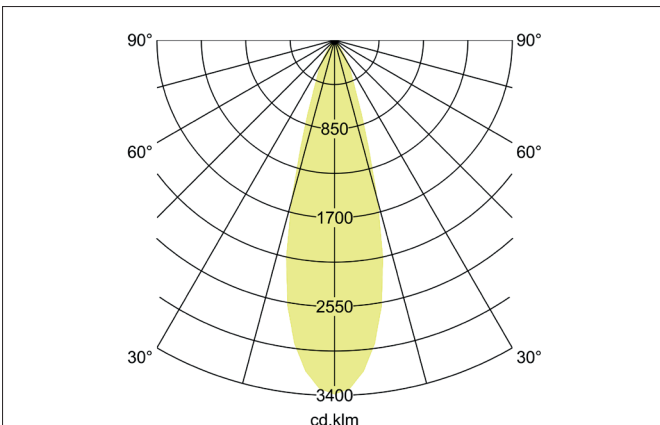

ARTEMIS MAXI LED recessed spotlight, on/off switchable
 Article no. 88273183

Light.
 For Generations.

Tender

LED recessed spotlight, on/off switchable, Round. Ceiling cut-out Ø 170 mm, Installation depth 136 mm, Outer diameter 182 mm, Weight 1,429 kg, with rotationssymmetrical, deep, wide distributed light intensity. optimal light distribution due to a glass transparent cover. Luminous flux 5.316 lm, Power 1 x 41,5 W, Light colour warm white, Correlated color temperature (CCT) 3.000 K, Colour rendering index CRI > 90, Housing material: Aluminium, Colour: Black structure, Permissible ambient temperature (ta): -20 °C - +25 °C, Protection class (EN 61140): II, Degree of protection (DIN EN 60529): IP20, .With electronic driver, on/off switchable.

Article data	
Article no.	88273183
GTIN	4251433974734
Series name	ARTEMIS MAXI
Short description	LED recessed spotlight, on/off switchable
Material	Aluminium
Colour	Black
Type of surface	Structure
Shape	Round
Outer diameter	182 mm
Built-in diameter	170 mm
Installation depth	136 mm
Weight	1.429 kg