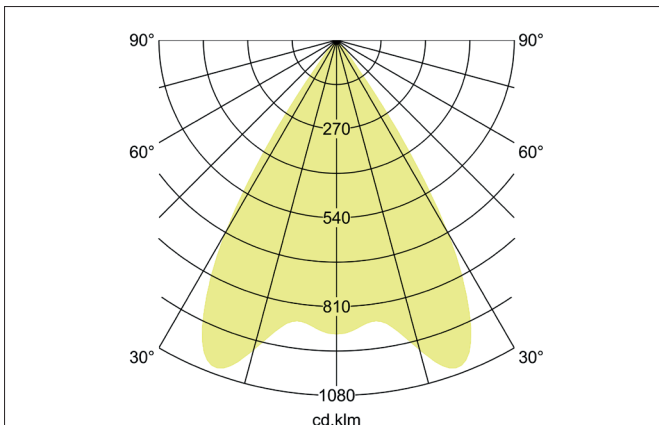

ARTEMIS MIDI LED recessed spotlight, on/off switchable

Article no. 88266165

Light.
For Generations.**Tender**

LED recessed spotlight, on/off switchable, Round. Ceiling cut-out Ø 152 mm, Installation depth 128 mm, Outer diameter 164 mm, Weight 1,000 kg, with rotationssymmetrical, deep, wide distributed light intensity. optimal light distribution due to a glass transparent cover. Luminous flux 3.861 lm, Power 1 x 31,5 W, Light colour neutral white, Correlated color temperature (CCT) 3.500 K, Colour rendering index CRI > 90, Housing material: Aluminium, Colour: Silver structure, Permissible ambient temperature (ta): -20 °C - +25 °C, Protection class (EN 61140): II, Degree of protection (DIN EN 60529): IP20, .With electronic driver, on/off switchable.

Article data	
Article no.	88266165
GTIN	4251433972679
Series name	ARTEMIS MIDI
Short description	LED recessed spotlight, on/off switchable
Material	Aluminium
Colour	Silver
Type of surface	Structure
Shape	Round
Outer diameter	164 mm
Built-in diameter	152 mm
Installation depth	128 mm
Weight	1.000 kg