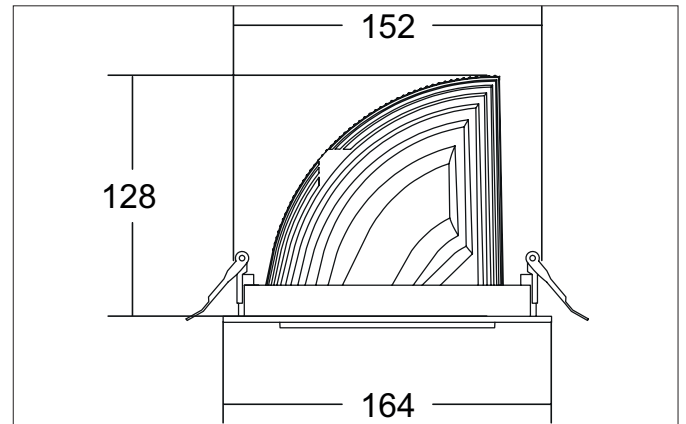

ARTEMIS MIDI LED recessed spotlight, on/off switchable

Article no. 88266165

Light.
For Generations.**Tender**

LED recessed spotlight, on/off switchable, Round. Ceiling cut-out Ø 152 mm, Installation depth 128 mm, Outer diameter 164 mm, Weight 1,000 kg, with rotationssymmetrical, deep, wide distributed light intensity. optimal light distribution due to a glass transparent cover. Luminous flux 3.861 lm, Power 1 x 31,5 W, Light colour neutral white, Correlated color temperature (CCT) 3.500 K, Colour rendering index CRI > 90, Housing material: Aluminium, Colour: Silver structure, Permissible ambient temperature (ta): -20 °C - +25 °C, Protection class (EN 61140): II, Degree of protection (DIN EN 60529): IP20, .With electronic driver, on/off switchable.

Article data	
Article no.	88266165
GTIN	4251433972679
Series name	ARTEMIS MIDI
Short description	LED recessed spotlight, on/off switchable
Material	Aluminium
Colour	Silver
Type of surface	Structure
Shape	Round
Outer diameter	164 mm
Built-in diameter	152 mm
Installation depth	128 mm
Weight	1.000 kg

Packing data	
Gross weight	1.06 kg
Length of packaging	164 mm
Packaging width	164 mm
Packaging height	128 mm
Disposal at end of life	This product must not be disposed of with household waste. You are obliged, to dispose of such electrical waste separately. By disposing of electrical waste and other old or defective electronics separately, you support recycling or other forms of re-use. In that way you help to take care and to avoid that harmful substances get into the environment.