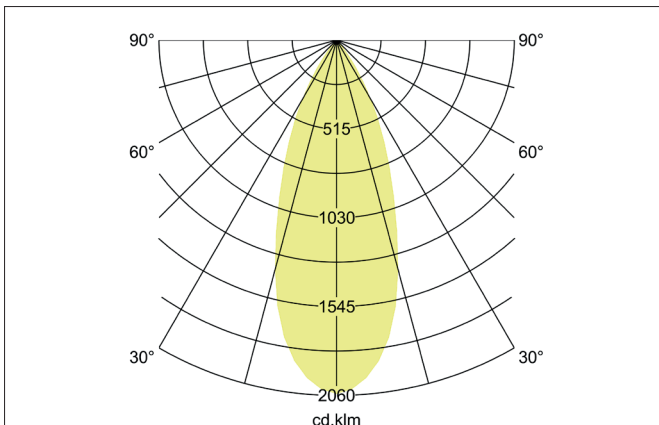

**ARTEMIS MINI LED recessed spotlight, on/off switchable**

Article no. 88254164

Light.  
For Generations.**Tender**

LED recessed spotlight, on/off switchable, Round. Ceiling cut-out Ø 138 mm, Installation depth 113 mm, Outer diameter 150 mm, Weight 0,900 kg, with rotationssymmetrical, deep, wide distributed light intensity. optimal light distribution due to a glass transparent cover. Luminous flux 3.752 lm, Power 1 x 27 W, Light colour neutral white, Correlated color temperature (CCT) 4.000 K, Colour rendering index CRI > 90, Housing material: Aluminium, Colour: Silver structure, Permissible ambient temperature (ta): -20 °C - +25 °C, Protection class (EN 61140): II, Degree of protection (DIN EN 60529): IP20, .With electronic driver, on/off switchable.

Article data	
Article no.	88254164
GTIN	4251433973058
Series name	ARTEMIS MINI
Short description	LED recessed spotlight, on/off switchable
Material	Aluminium
Colour	Silver
Type of surface	Structure
Shape	Round
Outer diameter	150 mm
Built-in diameter	138 mm
Installation depth	113 mm
Weight	0.900 kg