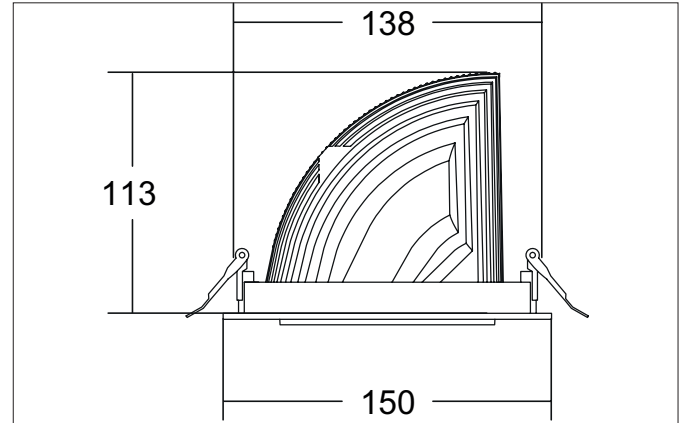

**ARTEMIS MINI LED recessed spotlight, on/off switchable**

Article no. 88254164

Light.  
For Generations.**Tender**

LED recessed spotlight, on/off switchable, Round. Ceiling cut-out Ø 138 mm, Installation depth 113 mm, Outer diameter 150 mm, Weight 0,900 kg, with rotationssymmetrical, deep, wide distributed light intensity. optimal light distribution due to a glass transparent cover. Luminous flux 3.752 lm, Power 1 x 27 W, Light colour neutral white, Correlated color temperature (CCT) 4.000 K, Colour rendering index CRI > 90, Housing material: Aluminium, Colour: Silver structure, Permissible ambient temperature (ta): -20 °C - +25 °C, Protection class (EN 61140): II, Degree of protection (DIN EN 60529): IP20, .With electronic driver, on/off switchable.

Article data	
Article no.	88254164
GTIN	4251433973058
Series name	ARTEMIS MINI
Short description	LED recessed spotlight, on/off switchable
Material	Aluminium
Colour	Silver
Type of surface	Structure
Shape	Round
Outer diameter	150 mm
Built-in diameter	138 mm
Installation depth	113 mm
Weight	0.900 kg

**ARTEMIS MINI LED recessed spotlight, on/off switchable**

Article no. 88254164

Light.  
For Generations.

Lighting technology	
Colour temperature	4.000 K
Light colour	White
Light output	Direct
Luminous flux	3,752 lm
System efficiency	139 lm/W
Colour rendering	CRI > 90
Reflector	High-gloss
Beam angle	40°
Light sharing	Symmetric

Packing data	
Gross weight	0.95 kg
Length of packaging	150 mm
Packaging width	150 mm
Packaging height	113 mm
Disposal at end of life	This product must not be disposed of with household waste. You are obliged, to dispose of such electrical waste separately. By disposing of electrical waste and other old or defective electronics separately, you support recycling or other forms of re-use. In that way you help to take care and to avoid that harmful substances get into the environment.