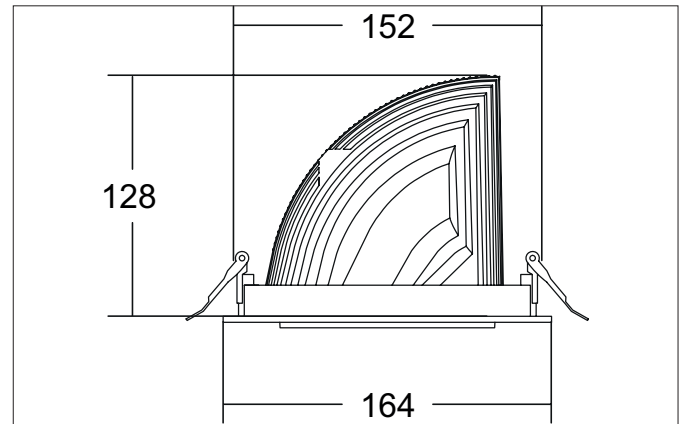

#### Tender

LED recessed spotlight, on/off switchable, Round. Ceiling cut-out Ø 152 mm, Installation depth 128 mm, Outer diameter 164 mm, Weight 1,000 kg, with rotationssymmetrical, deep, wide distributed light intensity. optimal light distribution due to a glass transparent cover. Luminous flux 3.933 lm, Power 1 x 31,5 W, Light colour warm white, Correlated color temperature (CCT) 3.000 K, Colour rendering index CRI > 90, Housing material: Aluminium, Colour: White structure, Permissible ambient temperature (ta): -20 °C - +25 °C, Protection class (EN 61140): II, Degree of protection (DIN EN 60529): IP20, .With electronic driver, on/off switchable.

Article data	
Article no.	88266173
GTIN	4251433973454
Series name	ARTEMIS MIDI
Short description	LED recessed spotlight, on/off switchable
Material	Aluminium
Colour	White
Type of surface	Structure
Shape	Round
Outer diameter	164 mm
Built-in diameter	152 mm
Installation depth	128 mm
Weight	1.000 kg

Packing data	
Gross weight	1.06 kg
Length of packaging	164 mm
Packaging width	164 mm
Packaging height	128 mm
Disposal at end of life	This product must not be disposed of with household waste. You are obliged, to dispose of such electrical waste separately. By disposing of electrical waste and other old or defective electronics separately, you support recycling or other forms of re-use. In that way you help to take care and to avoid that harmful substances get into the environment.