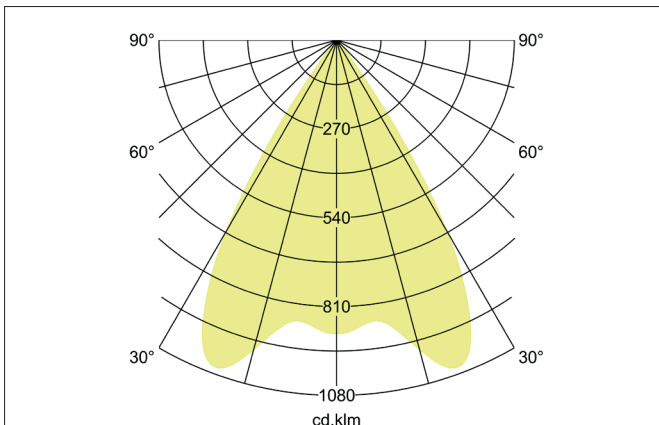

#### Tender

LED recessed spotlight, on/off switchable, Round. Ceiling cut-out Ø 152 mm, Installation depth 128 mm, Outer diameter 164 mm, Weight 1,000 kg, with rotationssymmetrical, deep, wide distributed light intensity. optimal light distribution due to a glass transparent cover. Luminous flux 3.933 lm, Power 1 x 31,5 W, Light colour warm white, Correlated color temperature (CCT) 3.000 K, Colour rendering index CRI > 90, Housing material: Aluminium, Colour: White structure, Permissible ambient temperature (ta): -20 °C - +25 °C, Protection class (EN 61140): II, Degree of protection (DIN EN 60529): IP20, .With electronic driver, on/off switchable.