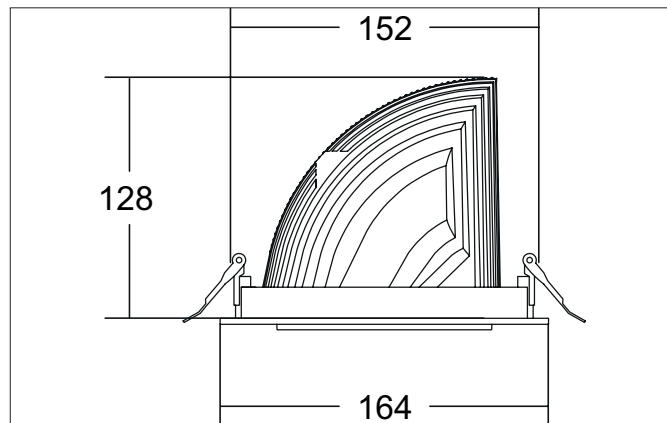

ARTEMIS MIDI LED recessed spotlight, on/off switchable

Article no. 88266175

Light.
For Generations.**Tender**

LED recessed spotlight, on/off switchable, Round. Ceiling cut-out Ø 152 mm, Installation depth 128 mm, Outer diameter 164 mm, Weight 1,000 kg, with rotationssymmetrical, deep, wide distributed light intensity. optimal light distribution due to a glass transparent cover. Luminous flux 3.861 lm, Power 1 x 31,5 W, Light colour neutral white, Correlated color temperature (CCT) 3.500 K, Colour rendering index CRI > 90, Housing material: Aluminium, Colour: White structure, Permissible ambient temperature (ta): -20 °C - +25 °C, Protection class (EN 61140): II, Degree of protection (DIN EN 60529): IP20, .With electronic driver, on/off switchable.

Article data	
Article no.	88266175
GTIN	4251433973843
Series name	ARTEMIS MIDI
Short description	LED recessed spotlight, on/off switchable
Material	Aluminium
Colour	White
Type of surface	Structure
Shape	Round
Outer diameter	164 mm
Built-in diameter	152 mm
Installation depth	128 mm
Weight	1.000 kg

Packing data	
Gross weight	1.06 kg
Length of packaging	164 mm
Packaging width	164 mm
Packaging height	128 mm
Disposal at end of life	This product must not be disposed of with household waste. You are obliged, to dispose of such electrical waste separately. By disposing of electrical waste and other old or defective electronics separately, you support recycling or other forms of re-use. In that way you help to take care and to avoid that harmful substances get into the environment.