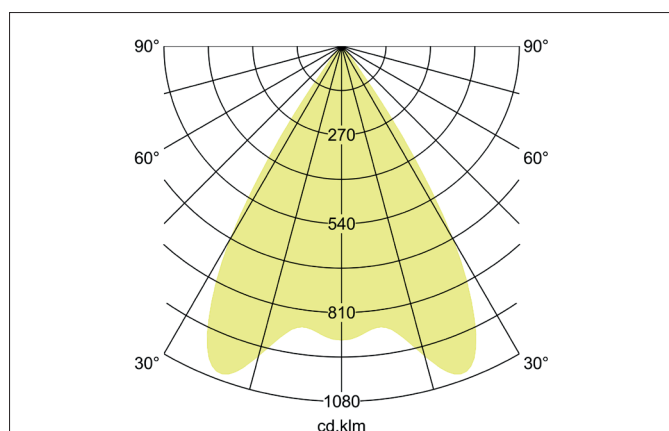

ARTEMIS MIDI LED recessed spotlight, on/off switchable

Article no. 88266175

Light.
For Generations.**Tender**

LED recessed spotlight, on/off switchable, Round. Ceiling cut-out Ø 152 mm, Installation depth 128 mm, Outer diameter 164 mm, Weight 1,000 kg, with rotationssymmetrical, deep, wide distributed light intensity. optimal light distribution due to a glass transparent cover. Luminous flux 3.861 lm, Power 1 x 31,5 W, Light colour neutral white, Correlated color temperature (CCT) 3.500 K, Colour rendering index CRI > 90, Housing material: Aluminium, Colour: White structure, Permissible ambient temperature (ta): -20 °C - +25 °C, Protection class (EN 61140): II, Degree of protection (DIN EN 60529): IP20, .With electronic driver, on/off switchable.

Article data	
Article no.	88266175
GTIN	4251433973843
Series name	ARTEMIS MIDI
Short description	LED recessed spotlight, on/off switchable
Material	Aluminium
Colour	White
Type of surface	Structure
Shape	Round
Outer diameter	164 mm
Built-in diameter	152 mm
Installation depth	128 mm
Weight	1.000 kg