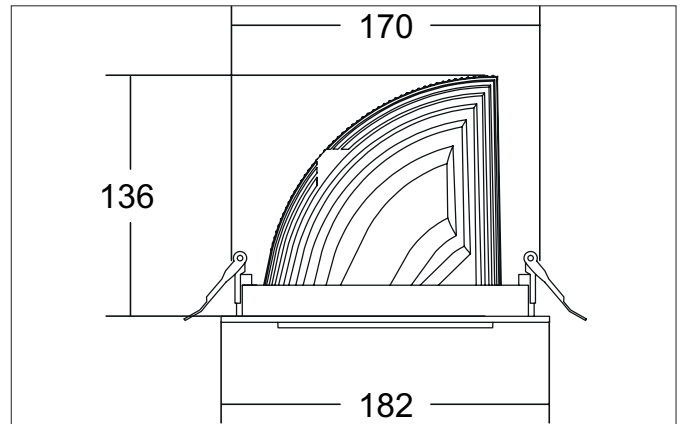

**ARTEMIS MAXI LED recessed spotlight, on/off switchable**  
 Article no. 88272183

Light.  
 For Generations.

**Tender**  
 LED recessed spotlight, on/off switchable, Round. Ceiling cut-out Ø 170 mm, Installation depth 136 mm, Outer diameter 182 mm, Weight 1,300 kg, with rotationssymmetrical, deep, wide distributed light intensity. optimal light distribution due to a glass transparent cover. Luminous flux 5.243 lm, Power 1 x 41,5 W, Light colour warm white, Correlated color temperature (CCT) 3.000 K, Colour rendering index CRI > 90, Housing material: Aluminium, Colour: Black structure, Permissible ambient temperature (ta): -20 °C - +25 °C, Protection class (EN 61140): II, Degree of protection (DIN EN 60529): IP20, .With electronic driver, on/off switchable.

Article data	
Article no.	88272183
GTIN	4251433974765
Series name	ARTEMIS MAXI
Short description	LED recessed spotlight, on/off switchable
Material	Aluminium
Colour	Black
Type of surface	Structure
Shape	Round
Outer diameter	182 mm
Built-in diameter	170 mm
Installation depth	136 mm
Weight	1.300 kg

Packing data	
Gross weight	1.37 kg
Length of packaging	182 mm
Packaging width	182 mm
Packaging height	136 mm
Disposal at end of life	This product must not be disposed of with household waste. You are obliged, to dispose of such electrical waste separately. By disposing of electrical waste and other old or defective electronics separately, you support recycling or other forms of re-use. In that way you help to take care and to avoid that harmful substances get into the environment.