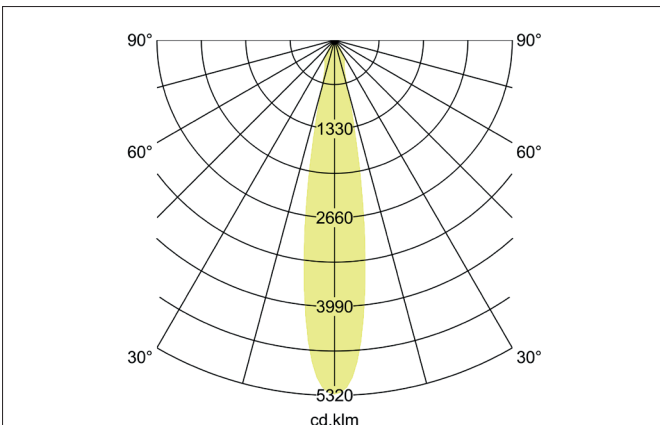

**ARTEMIS MAXI LED recessed spotlight, on/off switchable**  
 Article no. 88272183

Light.  
 For Generations.

**Tender**  
 LED recessed spotlight, on/off switchable, Round. Ceiling cut-out Ø 170 mm, Installation depth 136 mm, Outer diameter 182 mm, Weight 1,300 kg, with rotationssymmetrical, deep, wide distributed light intensity. optimal light distribution due to a glass transparent cover. Luminous flux 5.243 lm, Power 1 x 41,5 W, Light colour warm white, Correlated color temperature (CCT) 3.000 K, Colour rendering index CRI > 90, Housing material: Aluminium, Colour: Black structure, Permissible ambient temperature (ta): -20 °C - +25 °C, Protection class (EN 61140): II, Degree of protection (DIN EN 60529): IP20, .With electronic driver, on/off switchable.

Article data	
Article no.	88272183
GTIN	4251433974765
Series name	ARTEMIS MAXI
Short description	LED recessed spotlight, on/off switchable
Material	Aluminium
Colour	Black
Type of surface	Structure
Shape	Round
Outer diameter	182 mm
Built-in diameter	170 mm
Installation depth	136 mm
Weight	1.300 kg