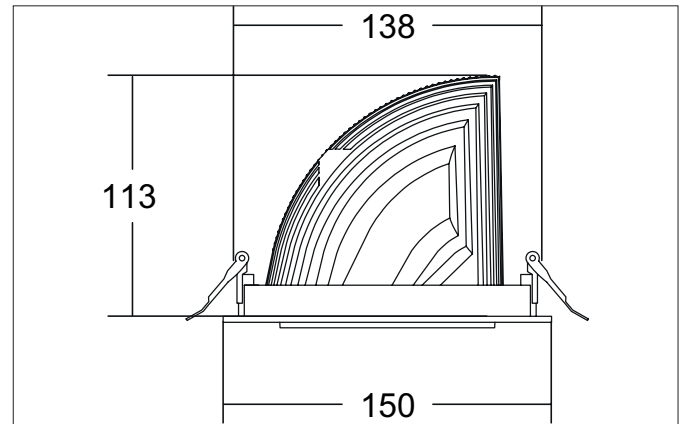

**ARTEMIS MINI LED recessed spotlight, on/off switchable**

Article no. 88254163

Light.  
For Generations.**Tender**

LED recessed spotlight, on/off switchable, Round. Ceiling cut-out Ø 138 mm, Installation depth 113 mm, Outer diameter 150 mm, Weight 0,900 kg, with rotationssymmetrical, deep, wide distributed light intensity. optimal light distribution due to a glass transparent cover. Luminous flux 3.719 lm, Power 1 x 27 W, Light colour warm white, Correlated color temprature (CCT) 3.000 K, Colour rendering index CRI > 90, Housing material: Aluminium, Colour: Silver structure, Permissible ambient temperature (ta): -20 °C - +25 °C, Protection class (EN 61140): II, Degree of protection (DIN EN 60529): IP20, .With electronic driver, on/off switchable.

Article data	
Article no.	88254163
GTIN	4251433972273
Series name	ARTEMIS MINI
Short description	LED recessed spotlight, on/off switchable
Material	Aluminium
Colour	Silver
Type of surface	Structure
Shape	Round
Outer diameter	150 mm
Built-in diameter	138 mm
Installation depth	113 mm
Weight	0.900 kg

**ARTEMIS MINI LED recessed spotlight, on/off switchable**

Article no. 88254163

Light.  
For Generations.

Lighting technology	
Colour temperature	3.000 K
Light colour	White
Light output	Direct
Luminous flux	3,719 lm
System efficiency	138 lm/W
Colour rendering	CRI > 90
Reflector	High-gloss
Beam angle	40°
Light sharing	Symmetric

Packing data	
Gross weight	0.95 kg
Length of packaging	150 mm
Packaging width	150 mm
Packaging height	113 mm
Disposal at end of life	This product must not be disposed of with household waste. You are obliged, to dispose of such electrical waste separately. By disposing of electrical waste and other old or defective electronics separately, you support recycling or other forms of re-use. In that way you help to take care and to avoid that harmful substances get into the environment.