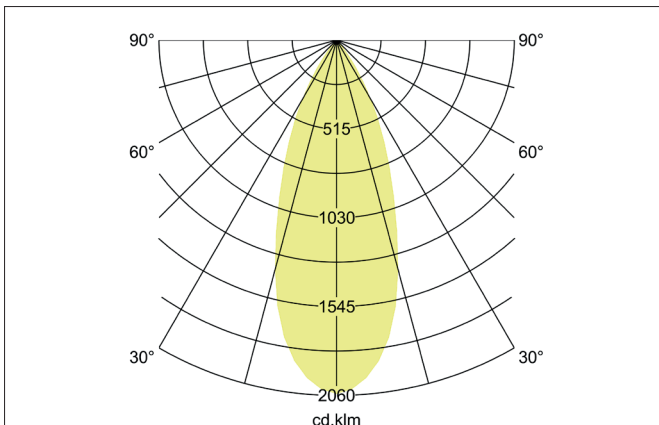

**ARTEMIS MINI LED recessed spotlight, on/off switchable**

Article no. 88254163

Light.  
For Generations.**Tender**

LED recessed spotlight, on/off switchable, Round. Ceiling cut-out Ø 138 mm, Installation depth 113 mm, Outer diameter 150 mm, Weight 0,900 kg, with rotationssymmetrical, deep, wide distributed light intensity. optimal light distribution due to a glass transparent cover. Luminous flux 3.719 lm, Power 1 x 27 W, Light colour warm white, Correlated color temprature (CCT) 3.000 K, Colour rendering index CRI > 90, Housing material: Aluminium, Colour: Silver structure, Permissible ambient temperature (ta): -20 °C - +25 °C, Protection class (EN 61140): II, Degree of protection (DIN EN 60529): IP20, .With electronic driver, on/off switchable.

Article data	
Article no.	88254163
GTIN	4251433972273
Series name	ARTEMIS MINI
Short description	LED recessed spotlight, on/off switchable
Material	Aluminium
Colour	Silver
Type of surface	Structure
Shape	Round
Outer diameter	150 mm
Built-in diameter	138 mm
Installation depth	113 mm
Weight	0.900 kg