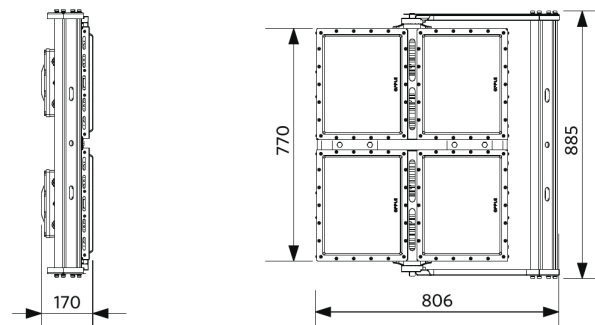

LEDfloodHO-P-620W
(x2 +MountingKit-4Mod)