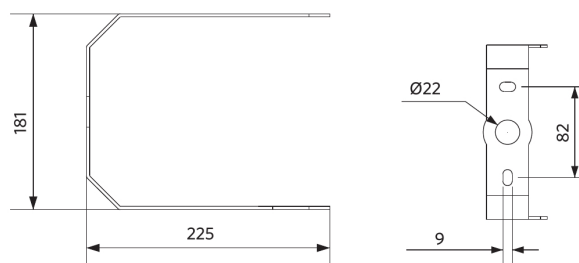

## Produktmaße (mm)

LEDHighbay-P5  
80W & 110W

LEDHighbay-P5  
150W & 200 & 240W

LEDHighbay-P5  
Reflector-D330

LEDHighbay-P5  
Reflector-D420

LEDHighbay-P5  
Bracket-D330

LEDHighbay-P5  
Bracket-D420