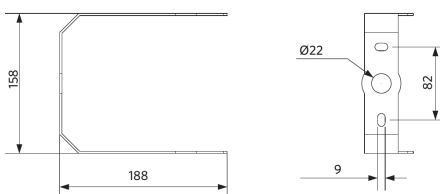

## Produktmaße (mm)

LEDHighbay-P5  
80W & 110W

LEDHighbay-P5  
150W & 200 & 240W

LEDHighbay-P5  
Reflector-D330

LEDHighbay-P5  
Reflector-D420

LEDHighbay-P5  
Bracket-D330

LEDHighbay-P5  
Bracket-D420