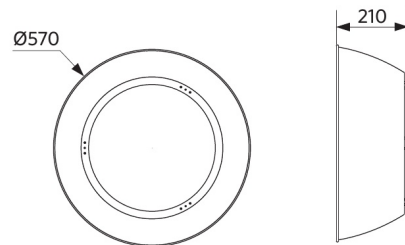

# Produktmaße (mm)

LEDHighbay-P4  
80W & 110W

LEDHighbay-P4  
155W & 220W

LEDHighbay-P4  
80W & 110W Motion Detection

LEDHighbay-P4  
155W & 220W Motion Detection

LEDHighbay-P4 Bracket-D420

LEDHighbay-P4 Reflector-D420

## Lichttechnische Daten