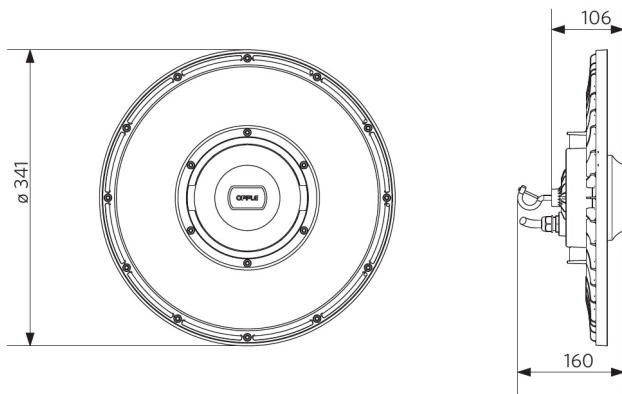

# Produktmaße (mm)

LEDHighbay-P4  
80W & 110W

LEDHighbay-P4  
155W & 220W

LEDHighbay-P4  
80W & 110W Motion Detection

LEDHighbay-P4  
155W & 220W Motion Detection

LEDHighbay-P4 Bracket-D420

LEDHighbay-P4 Reflector-D420

## Lichttechnische Daten