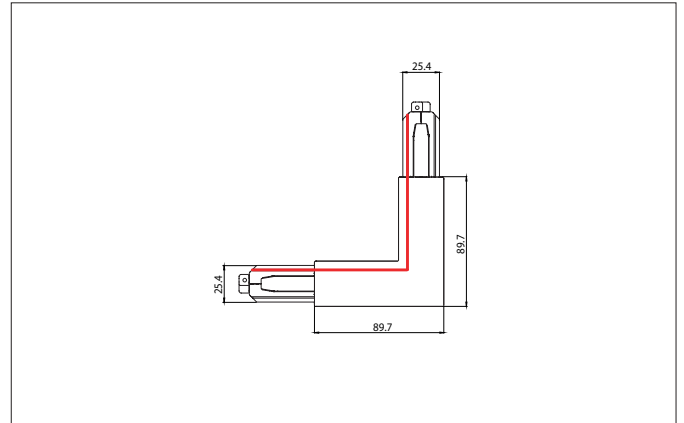

**Corner connector 90**

Article no. 87126080

Light.  
For Generations.

Tender	
Corner connector 90, black. .	

Article data	
Article no.	87126080
GTIN	4251433979401
Short description	Corner connector 90
Colour	Black
Weight	0.210 kg

Packing data	
Gross weight	0.21 kg
Length of packaging	140 mm
Packaging width	30 mm
Packaging height	40 mm

Disposal at end of life	This product must not be disposed of with household waste. You are obliged, to dispose of such electrical waste separately. By disposing of electrical waste and other old or defective electronics separately, you support recycling or other forms of re-use. In that way you help to take care and to avoid that harmful substances get into the environment.
-------------------------	---