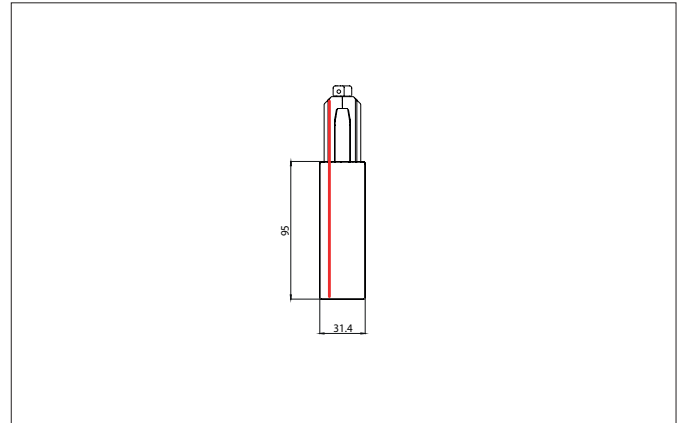

**DALI end feed**

Article no. 87167080

Light.  
For Generations.

Tender	
DALI end feed, black. .	

Article data	
Article no.	87167080
GTIN	4251433979395
Short description	DALI end feed
Colour	Black
Weight	0.105 kg

Packing data	
Gross weight	0.114 kg
Length of packaging	148 mm
Packaging width	31 mm
Packaging height	37 mm

Disposal at end of life	<p>This product must not be disposed of with household waste. You are obliged, to dispose of such electrical waste separately.</p> <p>By disposing of electrical waste and other old or defective electronics separately, you support recycling or other forms of re-use. In that way you help to take care and to avoid that harmful substances get into the environment.</p>
-------------------------	--