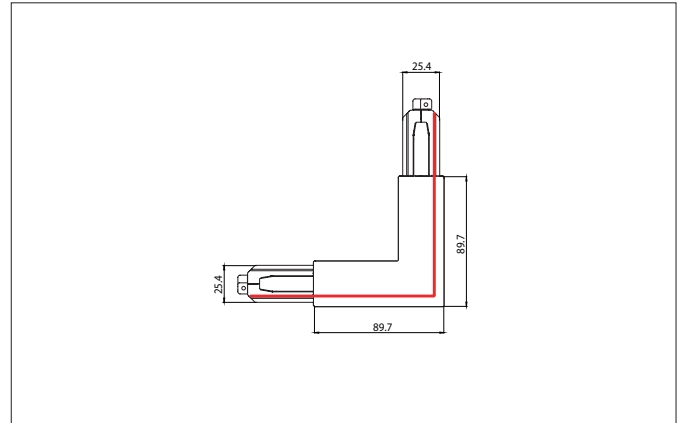

Corner connector 90

Article no. 87127080

Light.
For Generations.

Tender	
Corner connector 90, black. .	

Article data	
Article no.	87127080
GTIN	4251433979388
Short description	Corner connector 90
Colour	Black
Weight	0.190 kg

Packing data	
Gross weight	0.19 kg
Length of packaging	142 mm
Packaging width	32 mm
Packaging height	38 mm

Disposal at end of life	This product must not be disposed of with household waste. You are obliged, to dispose of such electrical waste separately. By disposing of electrical waste and other old or defective electronics separately, you support recycling or other forms of re-use. In that way you help to take care and to avoid that harmful substances get into the environment.
-------------------------	---