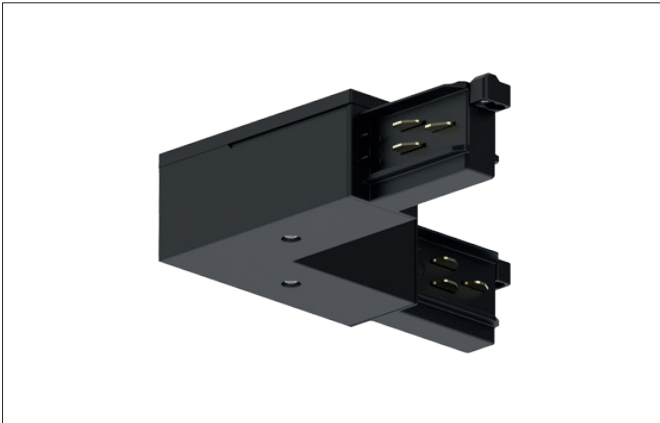

Corner connector 90

Article no. 87127080

Light.
For Generations.

Tender	
Corner connector 90, black. .	

Article data	
Article no.	87127080
GTIN	4251433979388
Short description	Corner connector 90
Colour	Black
Weight	0.190 kg

Packing data	
Gross weight	0.19 kg
Length of packaging	142 mm
Packaging width	32 mm
Packaging height	38 mm

Disposal at end of life	This product must not be disposed of with household waste. You are obliged, to dispose of such electrical waste separately. By disposing of electrical waste and other old or defective electronics separately, you support recycling or other forms of re-use. In that way you help to take care and to avoid that harmful substances get into the environment.
-------------------------	---