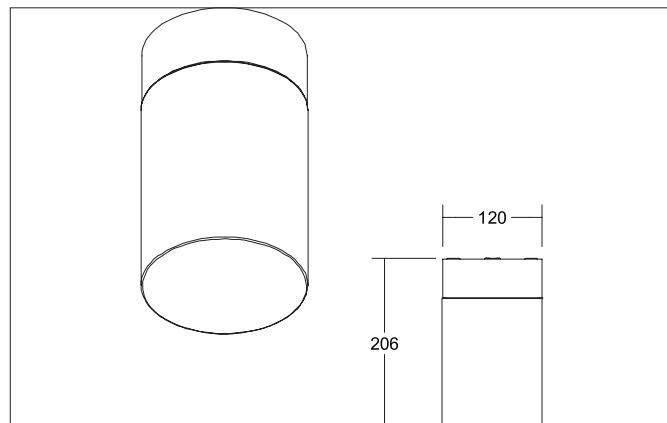

COOQUEE Ceiling surface mounted luminaire, IP65

Article no. 60141180

Light.
For Generations.**Tender**

Ceiling surface mounted luminaire, IP65, black structure, Round. Surface mounting, Ceiling-mounted Lamp holder: E27, Mounting method: Surface mounting, Place of installation: Ceiling-mounted, Material: Aluminium / Glass / Plastic, Degree of protection: according to DIN EN 60529 IP65, Protection class: (EN 61140) I, Voltage: 230V AC 50Hz, Power: 8 W, Beam angle: 360°, Adjustability: Not adjustable, without control gear, Control: Other.

Article data	
Article no.	60141180
GTIN	4251433950097
Series name	COOQUEE
Short description	Ceiling surface mounted luminaire, IP65
Material	Aluminium / Glass
Colour	Black
Type of surface	Structure
Shape	Round
Outer diameter	120 mm
Width	120 mm
Height	206 mm
Scope of delivery	for direct connection to 230 V mains voltage
Weight	1.126 kg

Mounting technology	
Mounting method	Surface mounting
Place of installation	Ceiling-mounted
Adjustability	Not adjustable
Material cover	Glass transparent
Suitable for through-wiring	Yes

Packing data	
Gross weight	1.472 kg
Length of packaging	150 mm
Packaging width	150 mm
Packaging height	330 mm
Disposal at end of life	This product must not be disposed of with household waste. You are obliged, to dispose of such electrical waste separately. By disposing of electrical waste and other old or defective electronics separately, you support recycling or other forms of re-use. In that way you help to take care and to avoid that harmful substances get into the environment.