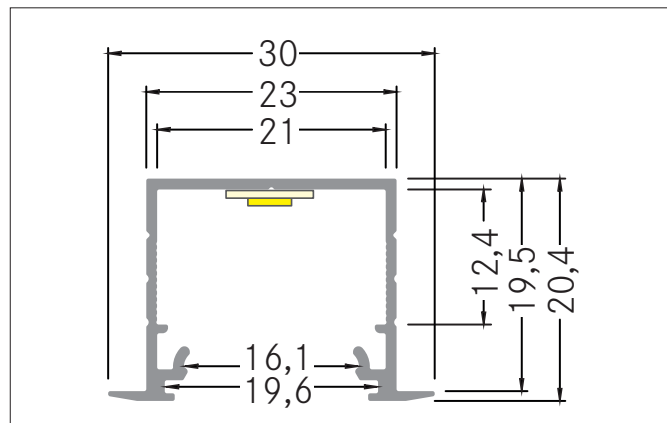

P36-20 Recessed profile

Article no. 73654260

Light.
For Generations.**Tender**

Recessed profile P36-20, alu. for Material: Aluminium, dimensions profile: length: 100 mm x width: 30 mm x height: 20,4 mm .

Product Benefits

- Available in white, black and anodized aluminum.
 - Up to 4 meters in length in one piece.
- (For deliveries beyond 2000 mm: Please ask for delivery costs separately).
- Large light emission due to height-offset cover.
 - For each cover we offer the matching end caps.

Article data	
Article no.	73654260
GTIN	4251433913931
Series name	P36-20
Short description	Recessed profile
Material	Aluminium
Colour	Alu
Length	100 mm
Width	30 mm
Hight	20.4 mm
Weight	0.032 kg

P36-20 Recessed profile

Article no. 73654260

Light.
For Generations.

Packing data	
Gross weight	0.235 kg
Length of packaging	2,020 mm
Packaging width	45 mm
Packaging height	45 mm
Note	Please note that the materials aluminium and PMMA or PC can expand differently with changes in temperature! At a temperature change of 10°C, the coefficient of expansion is approx. aluminium is approx. 0.7mm per metre, for plastic approx. 1.5mm per metre. This is not a defect in the product, this is a normal physical process.
Disposal at end of life	This product must not be disposed of with household waste. You are obliged, to dispose of such electrical waste separately. By disposing of electrical waste and other old or defective electronics separately, you support recycling or other forms of re-use. In that way you help to take care and to avoid that harmful substances get into the environment.