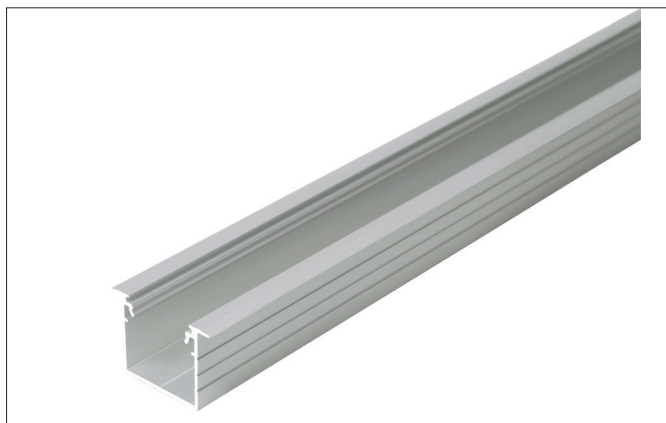

P36-20 Recessed profile

Article no. 73654260

Light.
For Generations.**Tender**

Recessed profile P36-20, alu. for Material: Aluminium, dimensions profile: length: 100 mm x width: 30 mm x height: 20,4 mm .

Product Benefits

- Available in white, black and anodized aluminum.
 - Up to 4 meters in length in one piece.
- (For deliveries beyond 2000 mm: Please ask for delivery costs separately).
- Large light emission due to height-offset cover.
 - For each cover we offer the matching end caps.

Article data	
Article no.	73654260
GTIN	4251433913931
Series name	P36-20
Short description	Recessed profile
Material	Aluminium
Colour	Alu
Length	100 mm
Width	30 mm
Hight	20.4 mm
Weight	0.032 kg

P36-20 Recessed profile

Article no. 73654260

Light.
For Generations.

Packing data	
Gross weight	0.235 kg
Length of packaging	2,020 mm
Packaging width	45 mm
Packaging height	45 mm
Note	Please note that the materials aluminium and PMMA or PC can expand differently with changes in temperature! At a temperature change of 10°C, the coefficient of expansion is approx. aluminium is approx. 0.7mm per metre, for plastic approx. 1.5mm per metre. This is not a defect in the product, this is a normal physical process.
Disposal at end of life	This product must not be disposed of with household waste. You are obliged, to dispose of such electrical waste separately. By disposing of electrical waste and other old or defective electronics separately, you support recycling or other forms of re-use. In that way you help to take care and to avoid that harmful substances get into the environment.