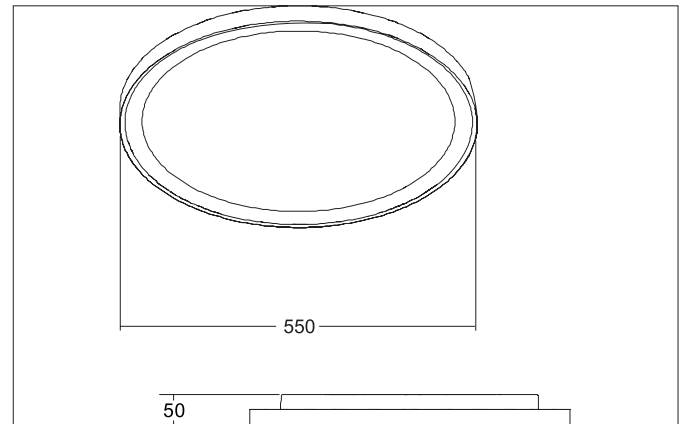

**SUNNY MAXI LED ceiling surface mounted downlight, DALI dimmable**

Article no. 12260083

Light.  
For Generations.**Tender**

LED ceiling surface mounted downlight, DALI dimmable, Round. Luminaire diameter 550.0 mm, Height 50.0 mm Weight 2.342 kg, with rotationssymmetrical, deep, wide distributed light intensity. optimal light distribution due to a plastic, opal cover. Luminous flux 4.250 lm, UGR < 25, Power 1 x 50 W, Light colour warm white, Correlated color temperature (CCT) 3.000 K, Colour rendering index CRI > 80, Rated life time L70/B50 at 25 °C: 50.000 h, Housing material: Aluminium / Steel / Polystyrene, Colour: Black, Permissible ambient temperature (ta): -20 °C - +25 °C, Protection class (EN 61140): I, Degree of protection (DIN EN 60529): IP20, shock resistance according to IEC62262: IK04 . With electronic driver, DALI-2 dimmable.

**Product Benefits**

- Standard indirect component in white, can be retrofitted individually as accessories available in amber, blue and red.
- Easy installation due to bayonet mounting and arrestor cable.
- Luminaire can be easily removed without screws due to separate mounting plate.
- Three sizes: 330 mm, 440 mm or 550 mm.
- Three on-site adjustable light colors: 3,000 K, 4,000 K and 6,000 K.
- As an additional function: light color adjustable on the switch side via bottom-switch function.
- Also available as pendant version (accessory: pendant set 1,500 mm).
- Dimmable as standard via phase cut-off or DALI (size: 440 mm and 550mm).