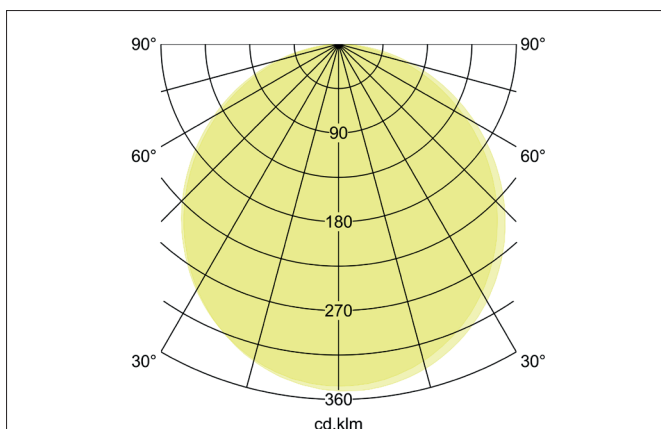

**SUNNY MAXI LED ceiling surface mounted downlight, DALI dimmable**

Article no. 12260083

Light.  
For Generations.**Tender**

LED ceiling surface mounted downlight, DALI dimmable, Round. Luminaire diameter 550.0 mm, Height 50.0 mm Weight 2.342 kg, with rotationssymmetrical, deep, wide distributed light intensity. optimal light distribution due to a plastic, opal cover. Luminous flux 4.250 lm, UGR < 25, Power 1 x 50 W, Light colour warm white, Correlated color temperature (CCT) 3.000 K, Colour rendering index CRI > 80, Rated life time L70/B50 at 25 °C: 50.000 h, Housing material: Aluminium / Steel / Polystyrene, Colour: Black, Permissible ambient temperature (ta): -20 °C - +25 °C, Protection class (EN 61140): I, Degree of protection (DIN EN 60529): IP20, shock resistance according to IEC62262: IK04 . With electronic driver, DALI-2 dimmable.

**SUNNY MAXI LED ceiling surface mounted downlight, DALI dimmable**

Article no. 12260083

Light.  
For Generations.

Article data	
Article no.	12260083
GTIN	4251433957973
Series name	SUNNY MAXI
Short description	LED ceiling surface mounted downlight, DALI dimmable
Material	Aluminium / Steel / Polystyrene
Colour	Black
Type of surface	Matt
Shape	Round
Outer diameter	550 mm
Hight	50 mm
Scope of delivery	incl. converter for connection to 230 V mains voltage, DALI dimmable. Optional accessories: Color ring set for the indirect part in the colors red, blue and amber, as well as a pendulum set 1,500 mm.
Weight	2.342 kg
Conformance	CE, UKCA

Lighting technology	
Colour temperature	3.000 K
Light colour	White
Light output	Direct/Indirect
Luminous flux	4,250 lm
System efficiency	85 lm/W
Colour rendering	CRI > 80
Reflector	Without
Beam angle	110°
Glare evaluation	UGR < 25
Light sharing	Symmetric
Adjustable color temperature	No