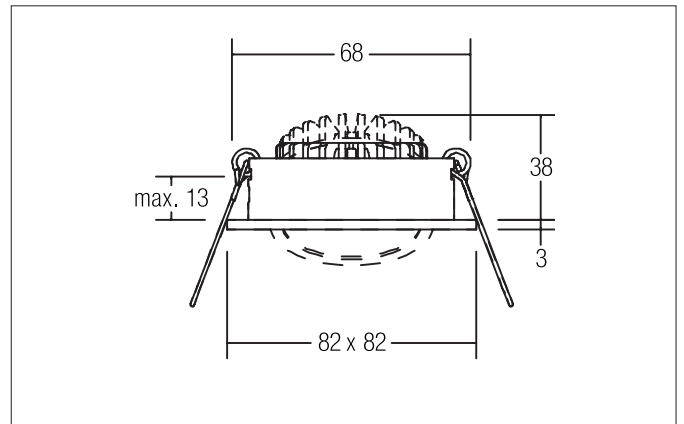

SEVEN-S LED recessed spot

Article no. 12262073

Light.
For Generations.**Tender**

LED recessed spot, Square. Toolless ceiling installation by installation springs. Ceiling cut-out Ø 68 mm, Installation depth 38 mm, Length 82 mm, Width 82 mm, Weight 0,124 kg, Reflector silver with rotationssymmetrical, deep, wide distributed light intensity. optimal light distribution due to a plastic, transparent cover. Luminous flux 740 lm, Power 1 x 7 W, Light colour warm white, Correlated color temperature (CCT) 2.700 K, Colour rendering index CRI > 80, Rated life time L70/B50 at 25 °C: 50.000 h, Housing material: Aluminium / Polycarbonate, Colour: White, Permissible ambient temperature (ta): -20 °C - +25 °C, Protection class (EN 61140): III, Degree of protection (DIN EN 60529): IP20, .For connection to an external driver, which is not included in the scope of delivery of the luminaire. Depending on driver dimmable.

Product Benefits

- Square recessed spotlight made of solid aluminum with polycarbonate cover.
- Easy and tool-free mounting.
- CRI > 80.
- Low mounting depth 38 mm, length 82 mm, width 82 mm, Ceiling cut-out 68 mm.
- Ceiling thickness maximum 13 mm.
- Large article variance in terms of housing color and color temperature.
- Power supply with 350 mA.
- Also available as switchable or dimmable (trailing-edge phase dimmer) set.
- Alternatively available in round design.

SEVEN-S LED recessed spot

Article no. 12262073

Light.
For Generations.

Article data	
Article no.	12262073
GTIN	4250047785316
Series name	SEVEN-S
Short description	LED recessed spot
Material	Aluminium / Polycarbonate
Colour	White
Type of surface	Matt
Shape	Square
Built-in diameter	68 mm
Installation depth	38 mm
Length	82 mm
Width	82 mm
Hight	3 mm
Weight	0.124 kg
stamp	MM, UKCA
Conformance	CE, UKCA