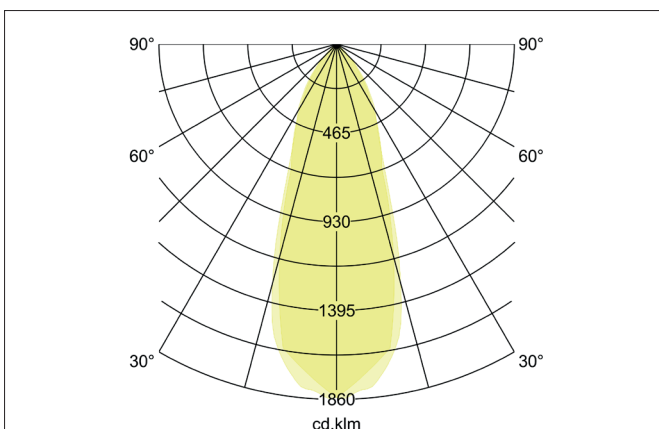

SEVEN-S LED recessed spot

Article no. 12262073

Light.
For Generations.**Tender**

LED recessed spot, Square. Toolless ceiling installation by installation springs. Ceiling cut-out Ø 68 mm, Installation depth 38 mm, Length 82 mm, Width 82 mm, Weight 0,124 kg, Reflector silver with rotationssymmetrical, deep, wide distributed light intensity. optimal light distribution due to a plastic, transparent cover. Luminous flux 740 lm, Power 1 x 7 W, Light colour warm white, Correlated color temperature (CCT) 2.700 K, Colour rendering index CRI > 80, Rated life time L70/B50 at 25 °C: 50.000 h, Housing material: Aluminium / Polycarbonate, Colour: White, Permissible ambient temperature (ta): -20 °C - +25 °C, Protection class (EN 61140): III, Degree of protection (DIN EN 60529): IP20, .For connection to an external driver, which is not included in the scope of delivery of the luminaire. Depending on driver dimmable.

Product Benefits

- Square recessed spotlight made of solid aluminum with polycarbonate cover.
- Easy and tool-free mounting.
- CRI > 80.
- Low mounting depth 38 mm, length 82 mm, width 82 mm, Ceiling cut-out 68 mm.
- Ceiling thickness maximum 13 mm.
- Large article variance in terms of housing color and color temperature.
- Power supply with 350 mA.
- Also available as switchable or dimmable (trailing-edge phase dimmer) set.
- Alternatively available in round design.

Lighting technology	
Colour temperature	2.700 K
Light colour	White
Light output	Direct
Luminous flux	740 lm
System efficiency	106 lm/W
Colour rendering	CRI > 80
Reflector	High-gloss
Reflector colour	silver
Beam angle	38°
Light sharing	Symmetric
Adjustable color temperature	No