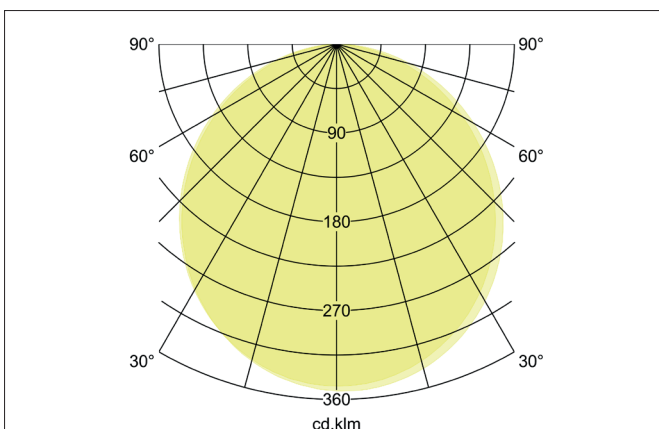

SUNNY MAXI LED ceiling surface mounted downlight, trailing-edge**phase dimmable**

Article no. 12214083

Light.

For Generations.

**Tender**

LED ceiling surface mounted downlight, trailing-edge phase dimmable, Round. Luminaire diameter 550.0 mm, Height 50.0 mm Weight 3.303 kg, with rotationssymmetrical, deep, wide distributed light intensity. optimal light distribution due to a plastic, opal cover. Luminous flux 4.400 lm, UGR < 25, Power 1 x 50 W, Light colour warm white to daylight white, Correlated color temperature (CCT) 3.000 - 6.000 K, Colour rendering index CRI > 80, Rated life time L70/B50 at 25 °C: 50.000 h, Housing material: Aluminium / Steel / Polystyrene, Colour: Black, Permissible ambient temperature (ta): -20 °C - +25 °C, Protection class (EN 61140): I, Degree of protection (DIN EN 60529): IP20, shock resistance according to IEC62262: IK04. With electronic driver, Trailing-edge phase dimmable.

Lighting technology	
Colour temperature	3.000 K / 4.000 K / 6.000 K
Light colour	White
Color Temperature 1	3,000 K
Color Temperature 2	4,000 K
Color Temperature 3	6,000 K
Light output	Direct/Indirect
Luminous flux	4,400 lm
Luminous flux 1	4,400 lm
Luminous flux 2	5,000 lm
Luminous flux 3	4,500 lm
System efficiency	88 lm/W
Colour rendering	CRI > 80
Reflector	Without
Beam angle	110°
Glare evaluation	UGR < 25
Light sharing	Symmetric
Adjustable color temperature	Stages