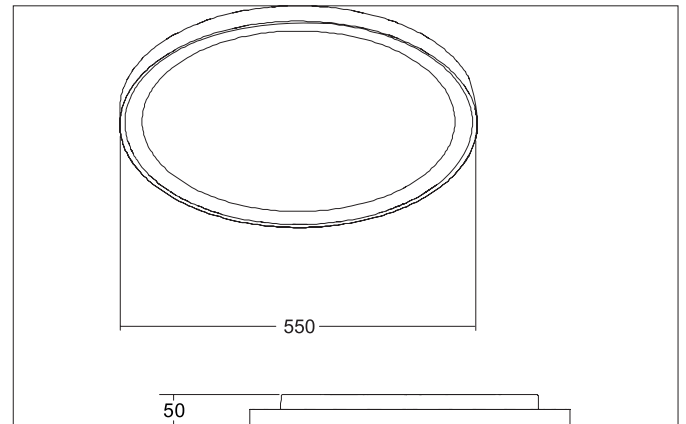

SUNNY MAXI LED ceiling surface mounted downlight, trailing-edge**phase dimmable**

Article no. 12214083

Light.

For Generations.

**Tender**

LED ceiling surface mounted downlight, trailing-edge phase dimmable, Round. Luminaire diameter 550.0 mm, Height 50.0 mm Weight 3.303 kg, with rotationssymmetrical, deep, wide distributed light intensity. optimal light distribution due to a plastic, opal cover. Luminous flux 4.400 lm, UGR < 25, Power 1 x 50 W, Light colour warm white to daylight white, Correlated color temperature (CCT) 3.000 - 6.000 K, Colour rendering index CRI > 80, Rated life time L70/B50 at 25 °C: 50.000 h, Housing material: Aluminium / Steel / Polystyrene, Colour: Black, Permissible ambient temperature (ta): -20 °C - +25 °C, Protection class (EN 61140): I, Degree of protection (DIN EN 60529): IP20, shock resistance according to IEC62262: IK04. With electronic driver, Trailing-edge phase dimmable.

Product Benefits

- Standard indirect component in white, can be retrofitted individually as accessories available in amber, blue and red.
- Easy installation due to bayonet mounting and arrestor cable.
- Luminaire can be easily removed without screws thanks to separate mounting plate.
- Three sizes: 330 mm, 440 mm or 550 mm.
- Three on-site adjustable light colors: 3,000 K, 4,000 K and 6,000 K.
- As an additional function: light color adjustable on the switch side via bottom switch function.
- Also available as pendant version (accessory: pendant set 1,500 mm).
- Dimmable as standard via phase cut-off or DALI (size: 440 mm and 550mm).