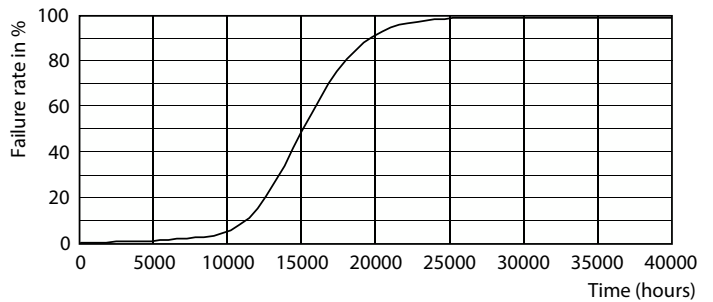

Spectral Power Distribution Colour - CorePro LEDCandleND6.5-60W B35 E14827FRG

Light Distribution Diagram - CorePro LEDCandleND6.5-60W B35 E14827FRG

Lebensdauer

Lumen Maintenance Diagram - CorePro LEDCandleND6.5-60W B35 E14827FRG