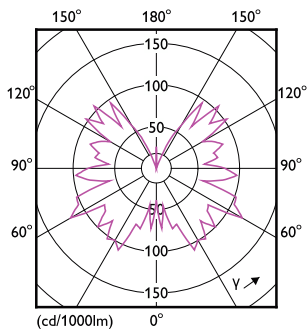

Photometrische Daten

Light Distribution Diagram - MAS VLE LEDBulbD4-25W E27 T32 GOLD SP G

General uniform lighting - MAS VLE LEDBulbD4-25W E27 T32 GOLD SP G