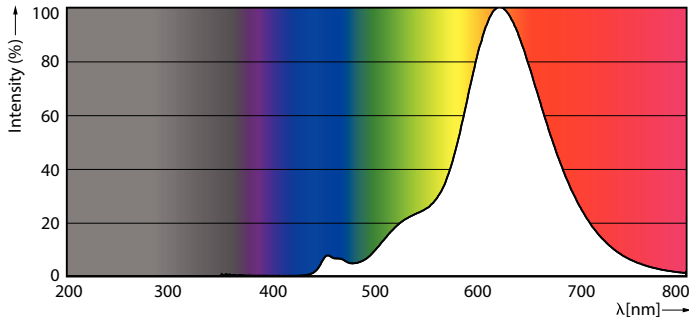

Dekorative MASTER Value LED-Glühlampen

Photometrische Daten

Spectral Power Distribution Colour - MAS VLE LEDBulbD4-25W E27 T32
GOLD SP G