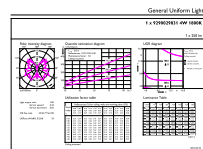

Photometrische Daten

Light Distribution Diagram - MAS VLE LEDBulbD4-25W E27 T32 GOLD SP G

General uniform lighting - MAS VLE LEDBulbD4-25W E27 T32 GOLD SP G