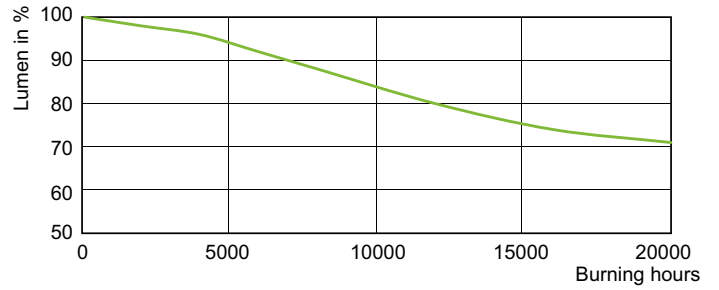

Photometrische Daten

Light Distribution Diagram - MASTER CityWh CDO-TT Plus 50W/828 E27

Spectral Power Distribution Colour - MASTER CityWh CDO-TT Plus 50W/828 E27

MASTER CityWhite CDO-TT Plus

Lebensdauer

LDLE_CDO-TT_0004-Life expectancy diagram