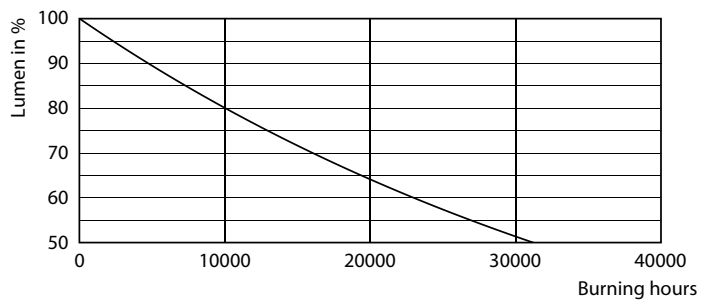

Lumen Maintenance Diagram - CorePro lustre ND 7-60W E27 827 P48 FR