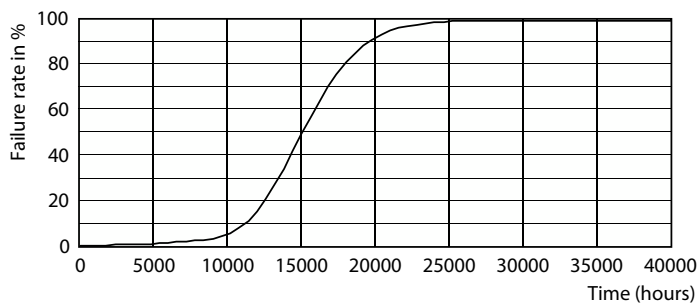

Lebensdauer

Life Expectancy Diagram