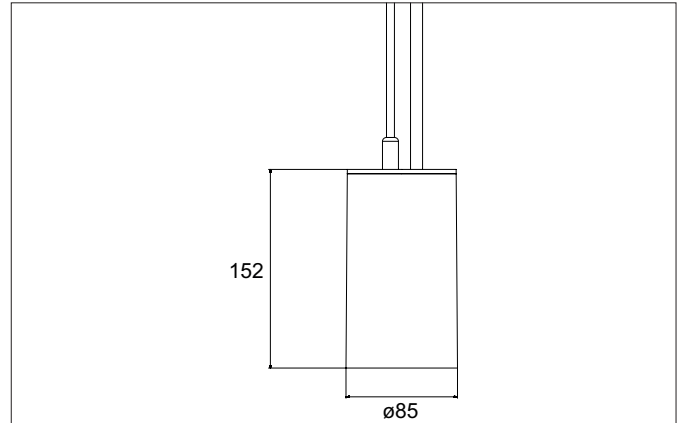

TRAXX MAXI LED pendant luminaire, on/off switchable

Article no. 88883184

Light.
For Generations.**Tender**

LED pendant luminaire, on/off switchable, Round., Hight 163.0 mm, for pendulum mounting. Pendulum length max. 1500.0 mm Weight 0.914 kg, with rotationssymmetrical, deep, wide distributed light intensity. optimal light distribution due to a glass transparent cover. Luminous flux 3.590 lm, Power 1 x 28 W, Light colour neutral white, Correlated color temprature (CCT) 4.000 K, Colour rendering index CRI > 90, Rated life time L80/B50 at 25 °C: 50.000 h, Housing material: Aluminium / Glass / Plastic, Colour: Black structure, Permissible ambient temperature (ta): -20 °C - +25 °C, Protection class (EN 61140): I, Degree of protection (DIN EN 60529): IP20, .With electronic driver, on/off switchable.

Article data	
Article no.	88883184
GTIN	4251433978763
Series name	TRAXX MAXI
Short description	LED pendant luminaire, on/off switchable
Material	Aluminium / Glass / Plastic
Colour	Black
Type of surface	Structure
Shape	Round
Hight	163 mm
Weight	0.914 kg

TRAXX MAXI LED pendant luminaire, on/off switchable

Article no. 88883184

Light.
For Generations.

Lighting technology	
Colour temperature	4.000 K
Light colour	White
Light output	Direct
Luminous flux	3,590 lm
System efficiency	128 lm/W
McAdam-Step	McAdam-Step 3
Colour rendering	CRI > 90
Reflector	High-gloss
Beam angle	30°
Light sharing	Symmetric
Adjustable color temperature	No

Mounting technology	
Mounting method	Suspended
Place of installation	Ceiling-mounted
Adjustability	Not adjustable
stamp	UKCA
Pendulum length max.	1,500 mm
Material cover	Glass transparent
Suitable for through-wiring	No