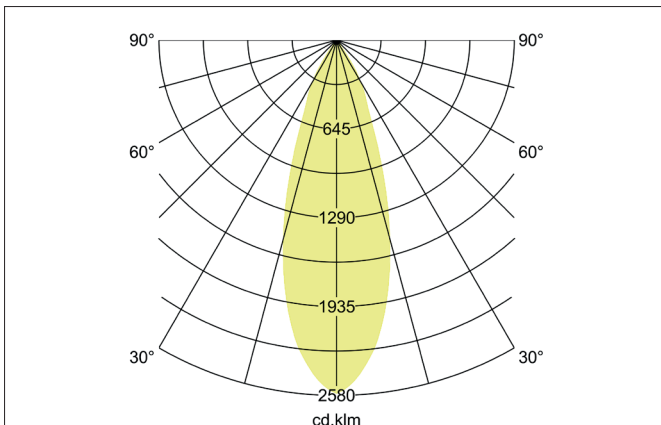

TRAXX MAXI LED pendant luminaire, on/off switchable

Article no. 88883184

Light.
For Generations.**Tender**

LED pendant luminaire, on/off switchable, Round., Hight 163.0 mm, for pendulum mounting. Pendulum length max. 1500.0 mm Weight 0.914 kg, with rotationssymmetrical, deep, wide distributed light intensity. optimal light distribution due to a glass transparent cover. Luminous flux 3.590 lm, Power 1 x 28 W, Light colour neutral white, Correlated color temprature (CCT) 4.000 K, Colour rendering index CRI > 90, Rated life time L80/B50 at 25 °C: 50.000 h, Housing material: Aluminium / Glass / Plastic, Colour: Black structure, Permissible ambient temperature (ta): -20 °C - +25 °C, Protection class (EN 61140): I, Degree of protection (DIN EN 60529): IP20, .With electronic driver, on/off switchable.

Article data	
Article no.	88883184
GTIN	4251433978763
Series name	TRAXX MAXI
Short description	LED pendant luminaire, on/off switchable
Material	Aluminium / Glass / Plastic
Colour	Black
Type of surface	Structure
Shape	Round
Hight	163 mm
Weight	0.914 kg

TRAXX MAXI LED pendant luminaire, on/off switchable

Article no. 88883184

Light.
For Generations.

Lighting technology	
Colour temperature	4.000 K
Light colour	White
Light output	Direct
Luminous flux	3,590 lm
System efficiency	128 lm/W
McAdam-Step	McAdam-Step 3
Colour rendering	CRI > 90
Reflector	High-gloss
Beam angle	30°
Light sharing	Symmetric
Adjustable color temperature	No